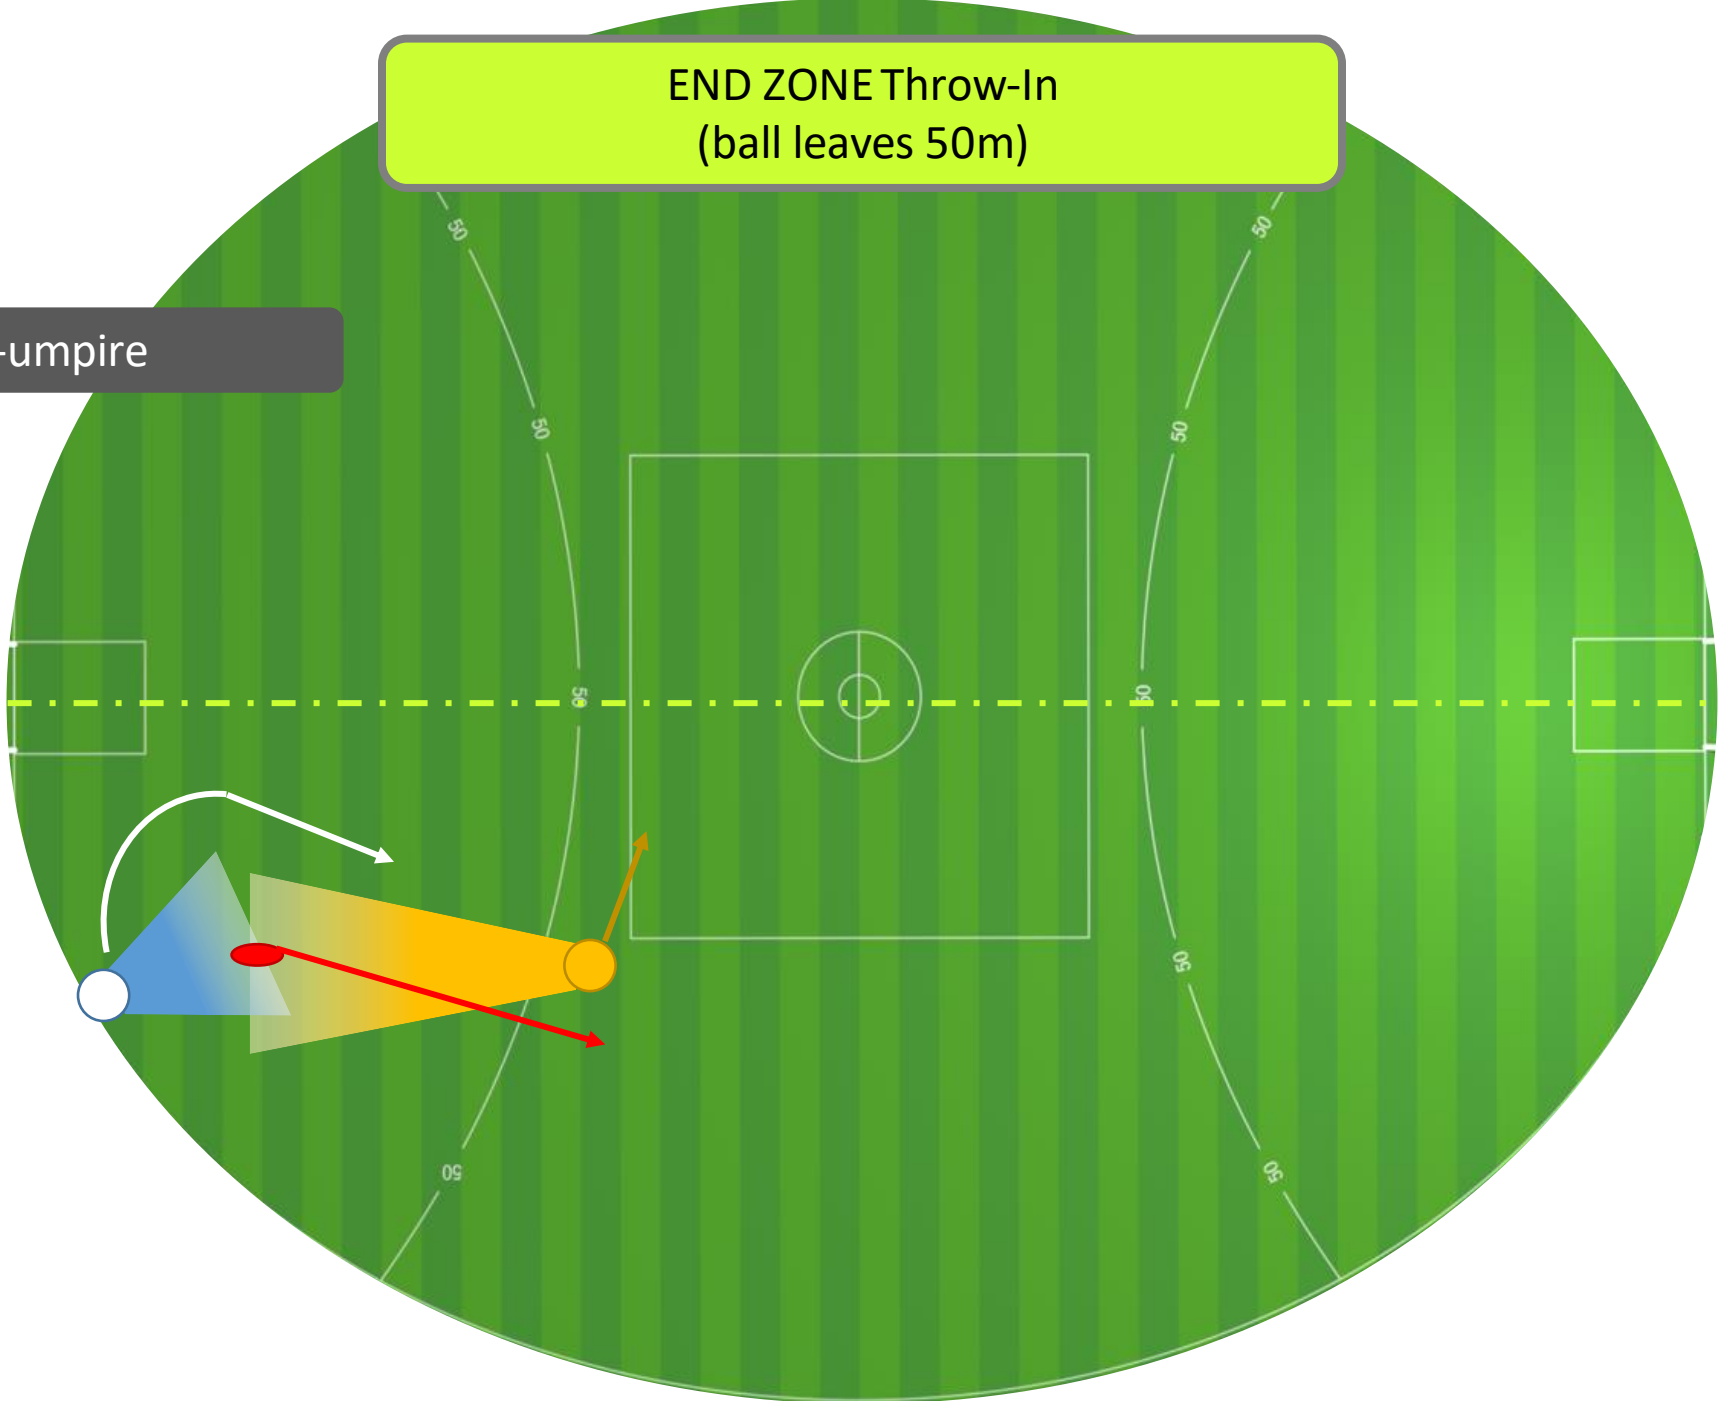

New 2-umpire

END ZONE Ball-up  
(ball leaves 50m)

3-umpire

END ZONE Ball-up  
(ball stays in 50m)

Old 2-umpire

END ZONE Ball-up  
(ball stays in 50m)

New 2-umpire

END ZONE Ball-up  
(ball stays in 50m)

3-umpire

END ZONE Throw-In  
(ball leaves 50m)

Old 2-umpire

END ZONE Throw-In  
(ball leaves 50m)

New 2-umpire

END ZONE Throw-In  
(ball leaves 50m)

3-umpire

END ZONE Throw-In  
(ball leaves 50m)

Old 2-umpire

END ZONE Throw-In  
(ball leaves 50m)

New 2-umpire

END ZONE Throw-In  
(ball leaves 50m)

3-umpire

Start of Game

Old 2-umpire  
(no change)

MID ZONE Boundary Throw In  
(ball goes to long side)