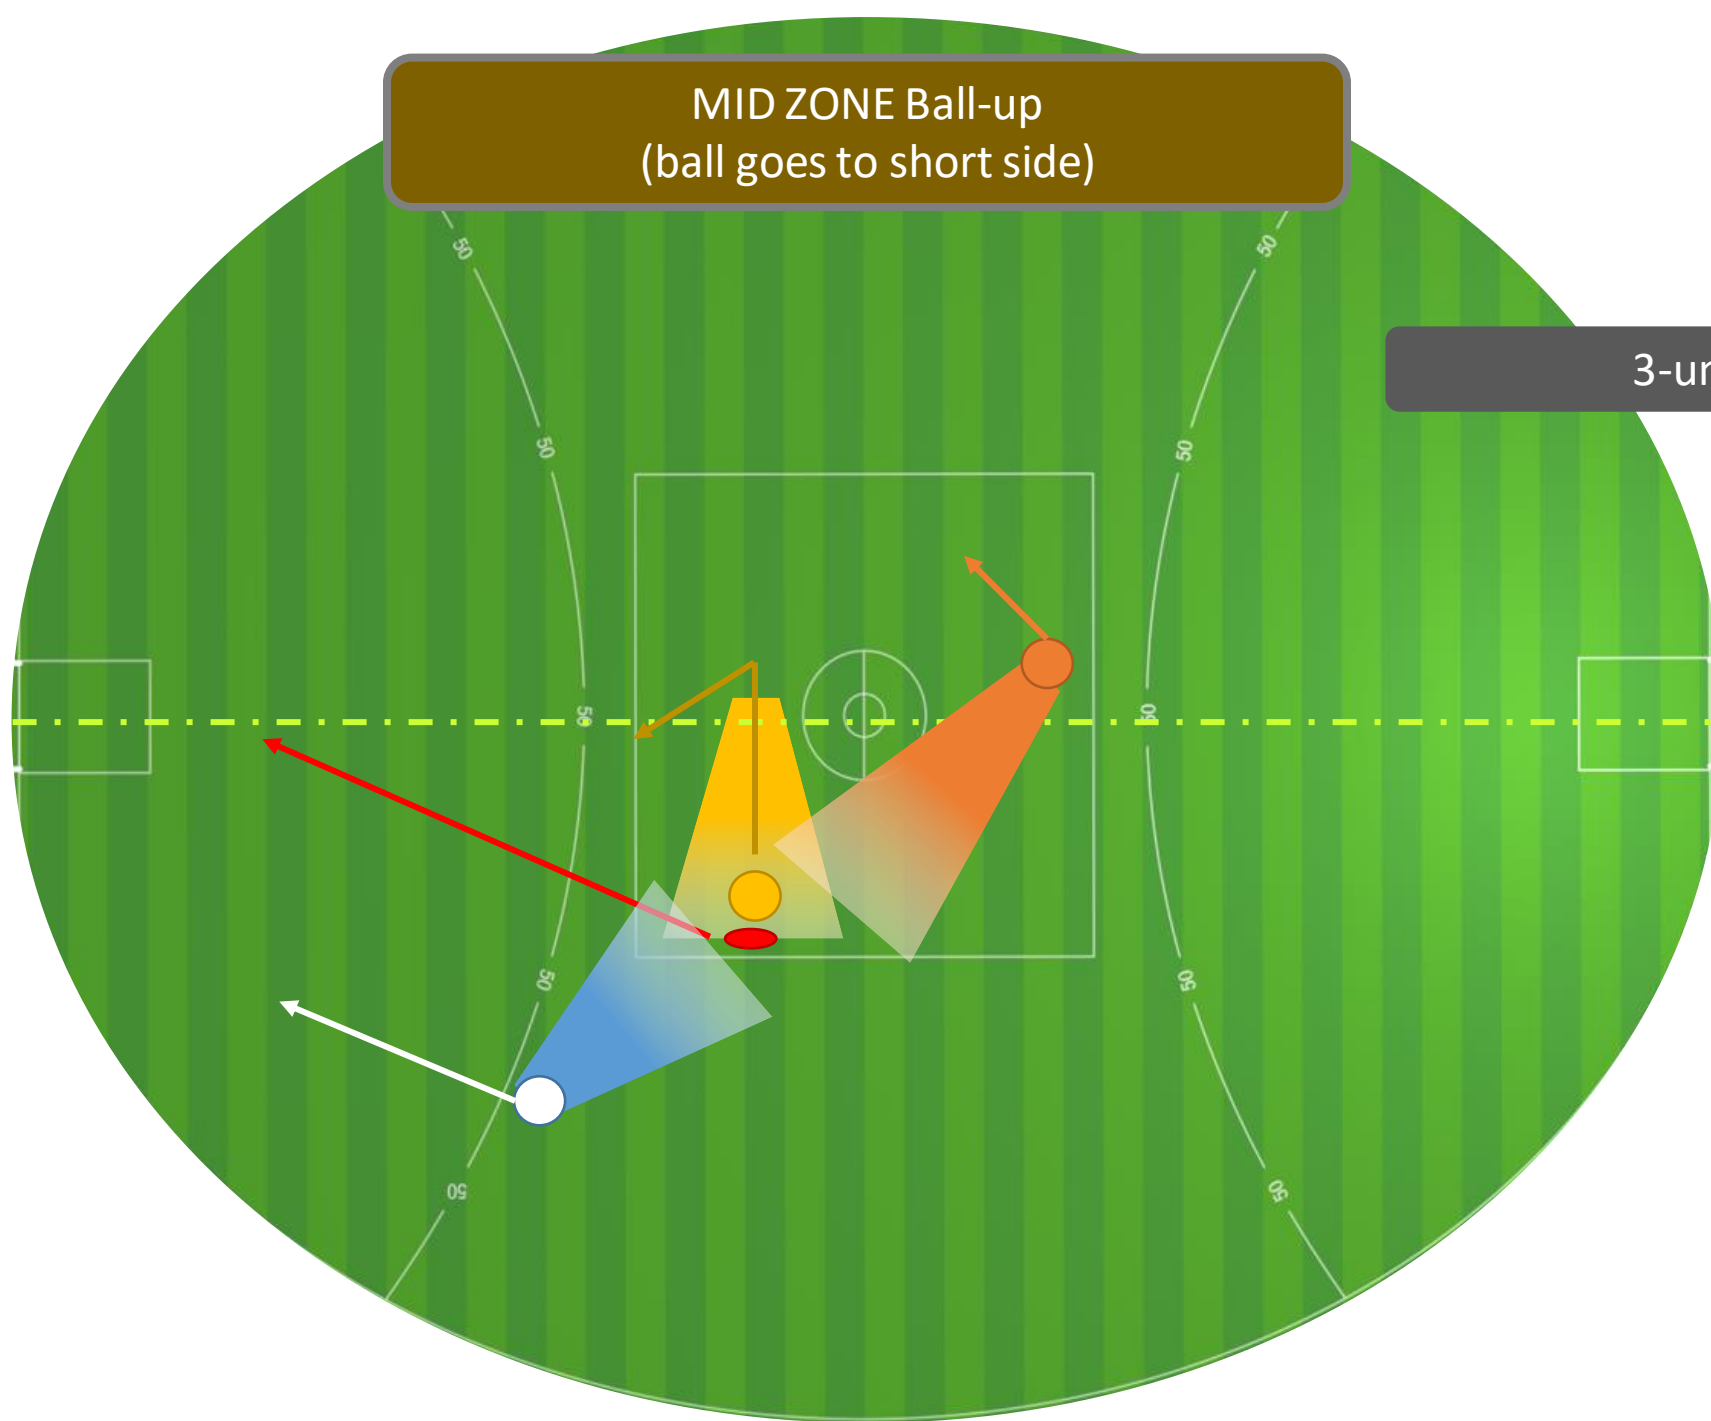

MID ZONE Ball-up with NEAR END ZONE  
(ball goes to short side)

Old 2-umpire

MID ZONE Ball-up with NEAR END ZONE  
(ball goes to short side)

New 2-umpire

MID ZONE Ball-up  
(ball goes to short side)

3-umpire

MID ZONE Ball-up with FAR END ZONE  
(ball goes to short side)

Old 2-umpire  
(no change)

MID ZONE Ball-up  
(ball goes to short side)

3-umpire