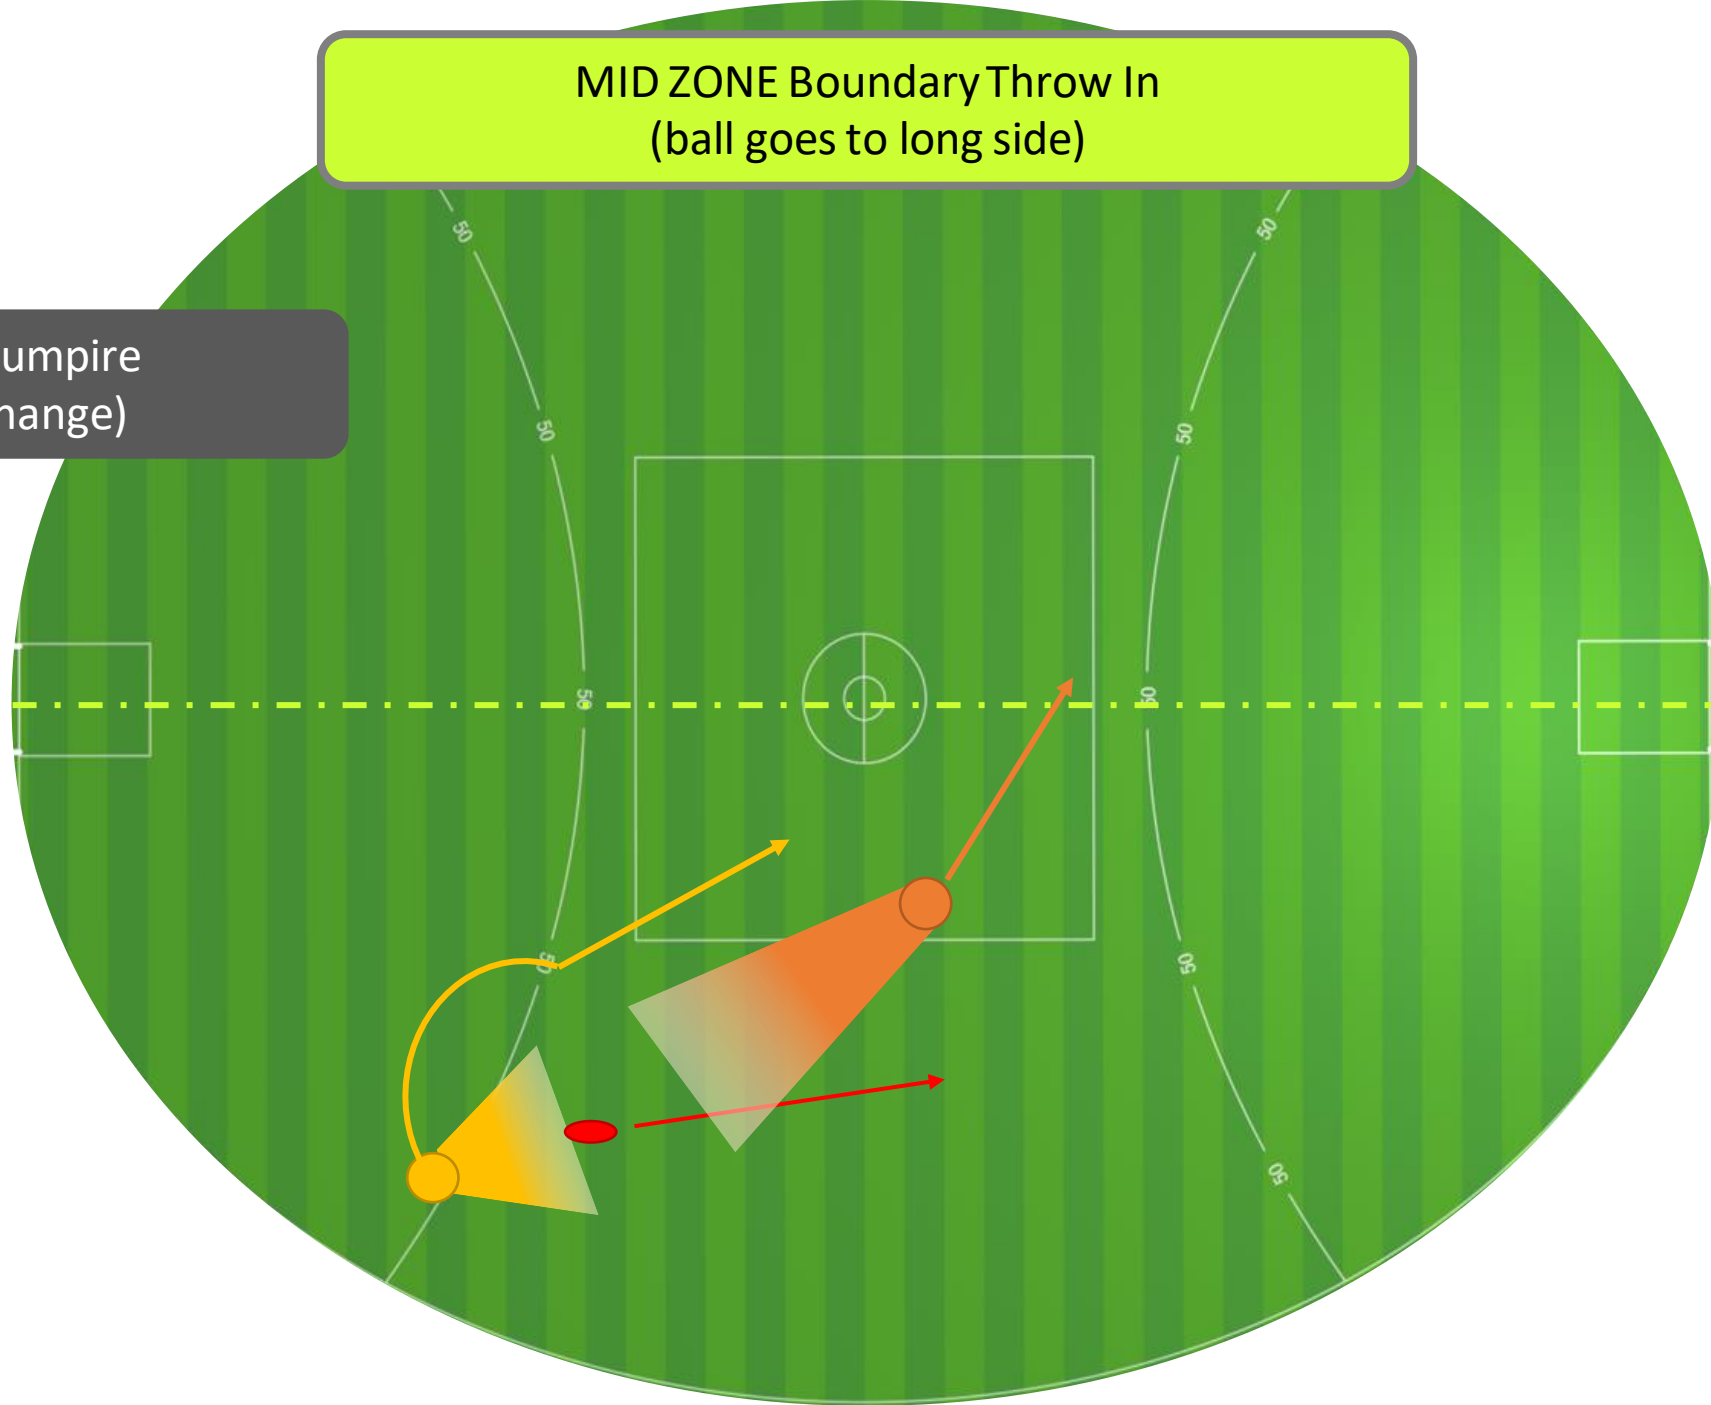

MID ZONE Boundary Throw In
(ball goes to long side)

Old 2-umpire
(no change)