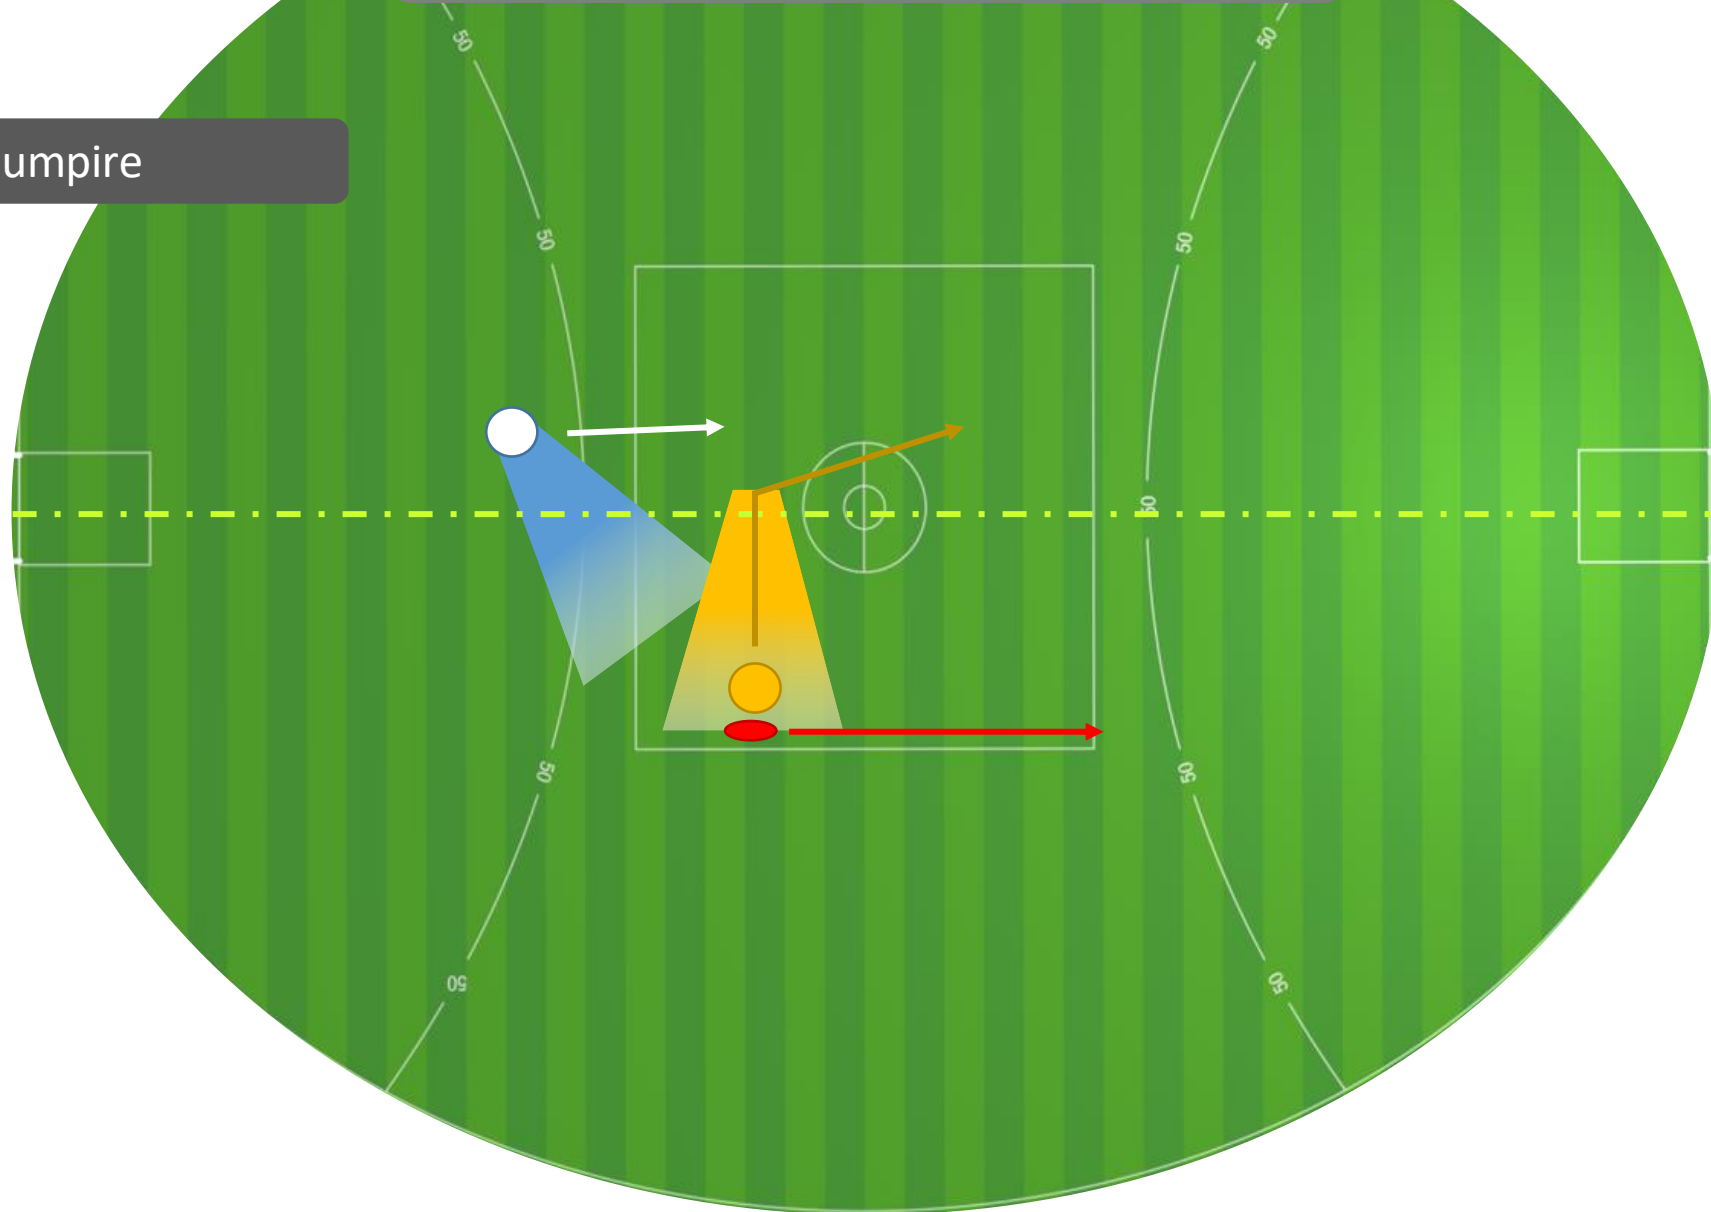

# Stoppage Positioning

Position of Influence

2 Different Angles

Know your role

MID ZONE Ball-up with NEAR END ZONE  
(ball goes to long side)

Old 2-umpire

MID ZONE Ball-up with NEAR END ZONE  
(ball goes to long side)

New 2-umpire

MID ZONE Ball-up  
(ball goes to long side)

3-umpire

MID ZONE Ball-up with FAR END ZONE  
(ball goes to long side)

Old 2-umpire  
(no change)

MID ZONE Ball-up  
(ball goes to long side)

3-umpire