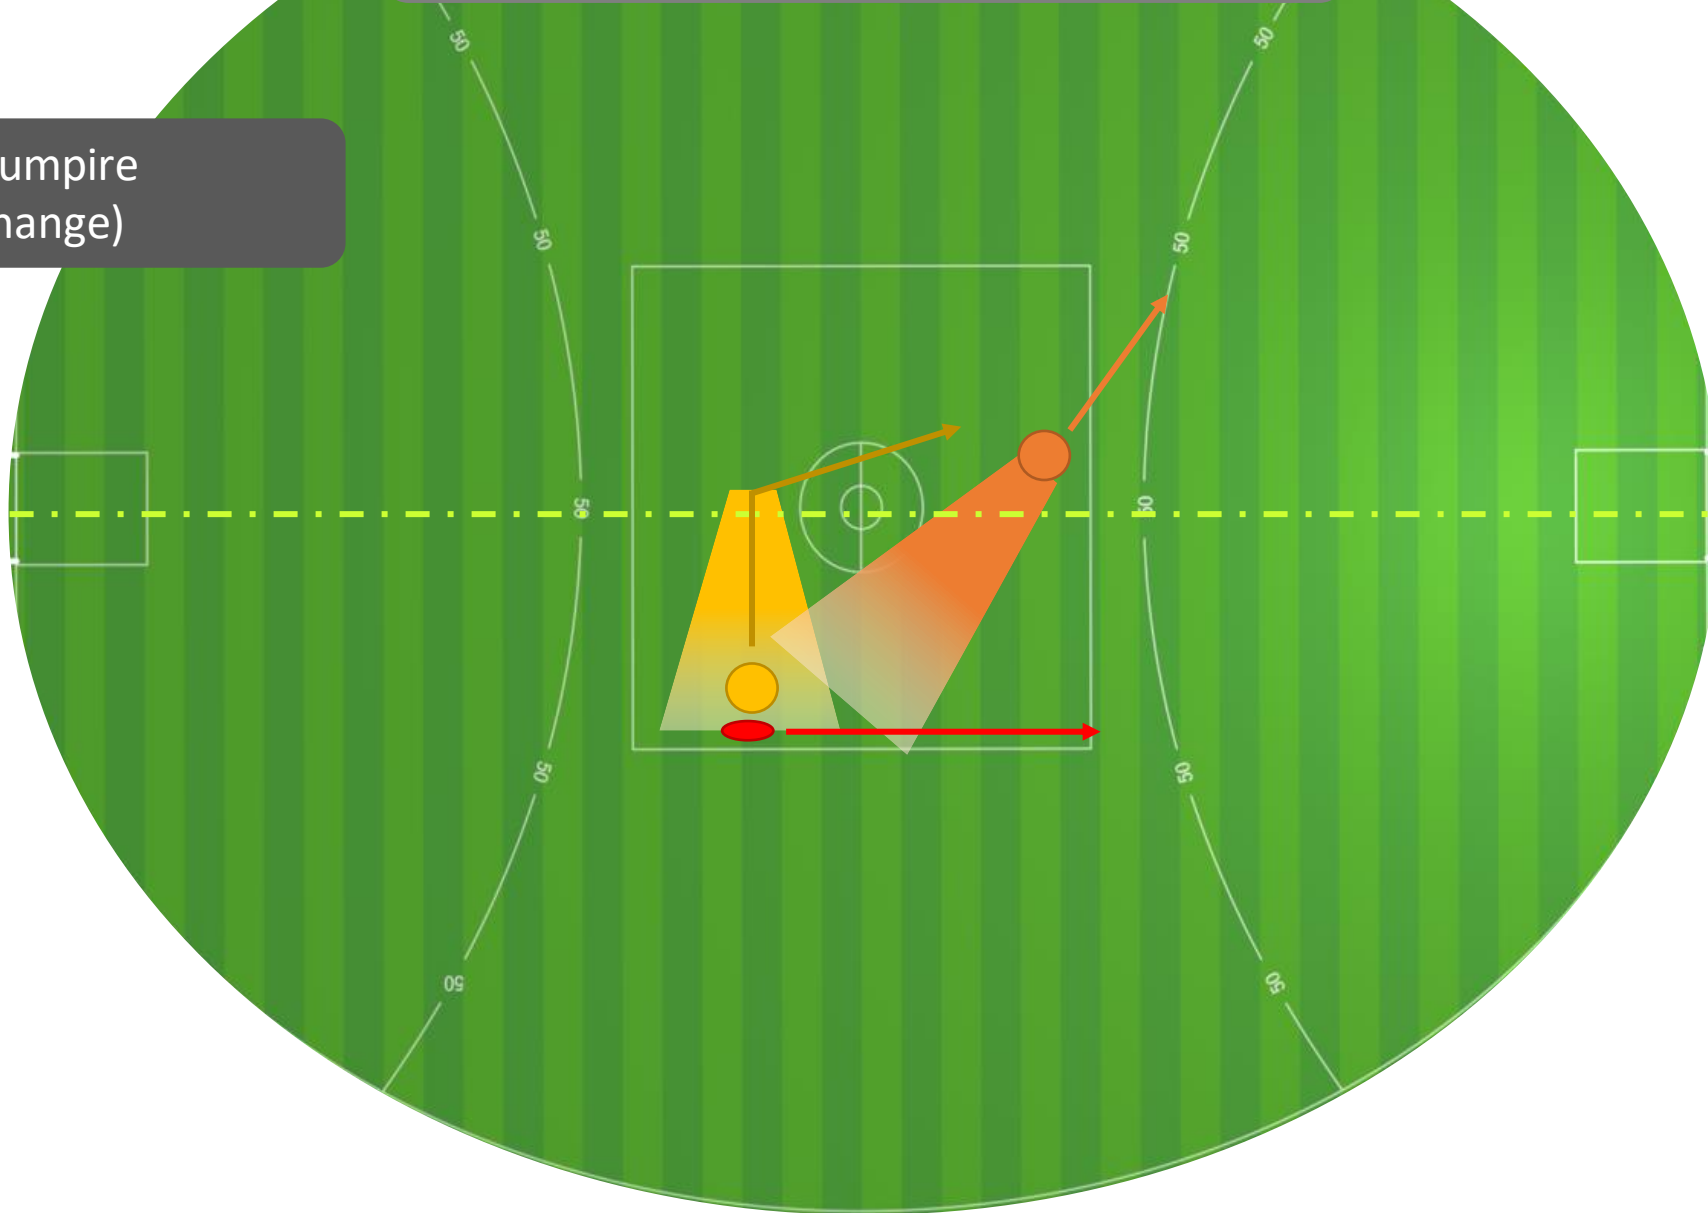

New 2-umpire

MID ZONE Ball-up  
(ball goes to long side)

3-umpire

MID ZONE Ball-up with FAR END ZONE  
(ball goes to long side)

Old 2-umpire  
(no change)

MID ZONE Ball-up  
(ball goes to long side)

3-umpire