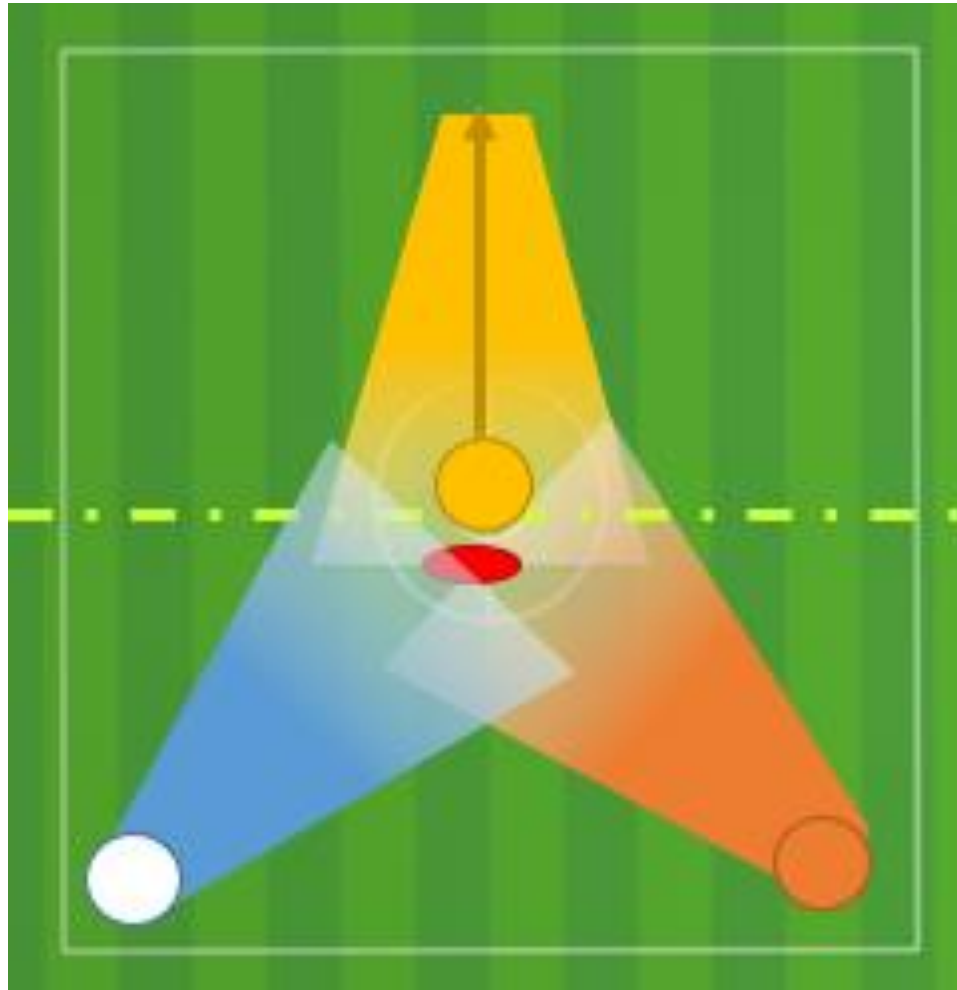

3-umpire

END ZONE Throw-In  
(ball leaves 50m)

Old 2-umpire

END ZONE Throw-In  
(ball leaves 50m)

New 2-umpire

END ZONE Throw-In  
(ball leaves 50m)

3-umpire

END ZONE Throw-In  
(ball leaves 50m)

Old 2-umpire

END ZONE Throw-In  
(ball leaves 50m)

New 2-umpire

END ZONE Throw-In  
(ball leaves 50m)

3-umpire

Start of Game

Old 2-umpire  
(no change)

MID ZONE Boundary Throw In  
(ball goes to long side)

Old 2-umpire  
(no change)

MID ZONE Boundary Throw In  
(ball goes to short side)

Old 2-umpire  
(no change)