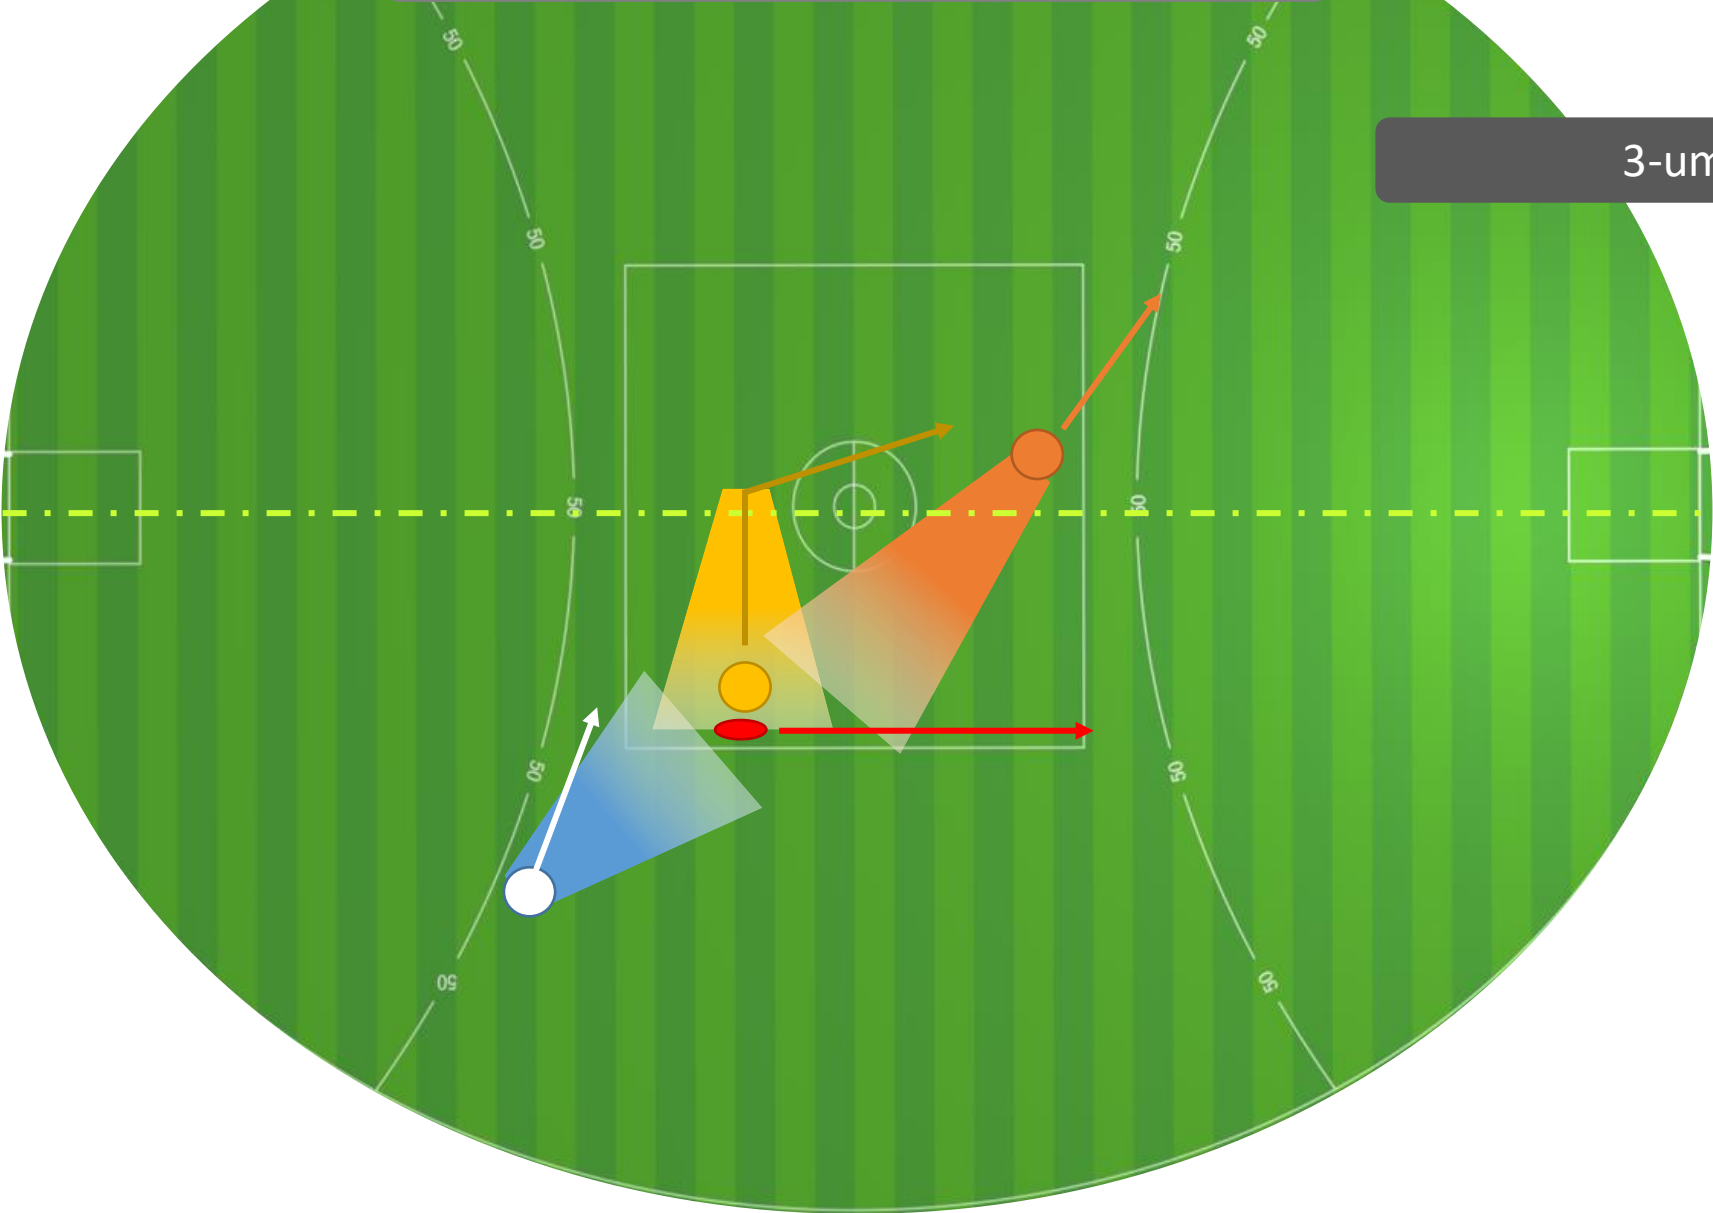

New 2-umpire

MID ZONE Ball-up  
(ball goes to long side)

3-umpire

MID ZONE Ball-up with FAR END ZONE  
(ball goes to long side)

Old 2-umpire  
(no change)

MID ZONE Ball-up  
(ball goes to long side)

3-umpire