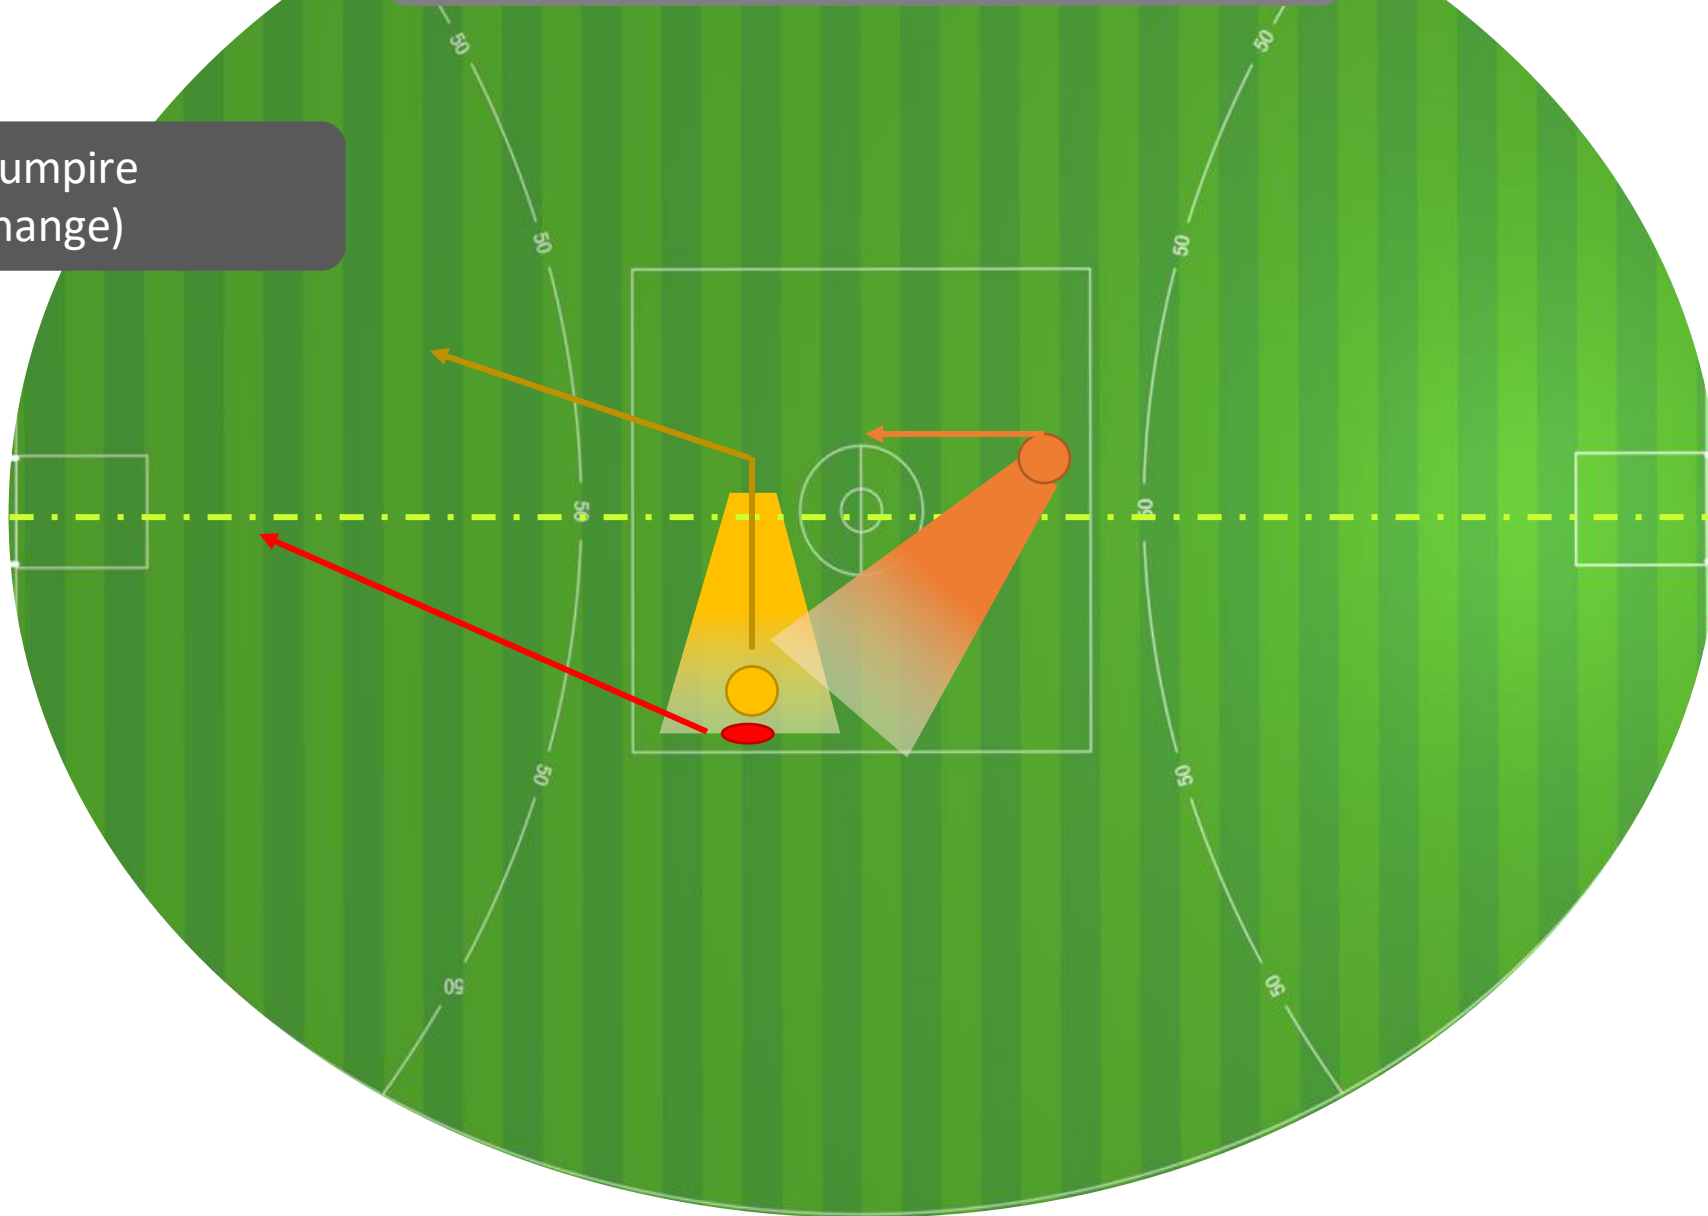

MID ZONE Ball-up with NEAR END ZONE  
(ball goes to short side)

Old 2-umpire

MID ZONE Ball-up with NEAR END ZONE  
(ball goes to short side)

New 2-umpire

MID ZONE Ball-up  
(ball goes to short side)

3-umpire

MID ZONE Ball-up with FAR END ZONE  
(ball goes to short side)

Old 2-umpire  
(no change)

MID ZONE Ball-up  
(ball goes to short side)

3-umpire

# MID ZONE Ball-up on Centre Wing

New 2-umpire

Note: If a stoppage is on centre wing, then the support umpire assumes the position of NEAR END ZONE.

END ZONE Ball-up  
(ball leaves 50m)

Old 2-umpire

END ZONE Ball-up  
(ball leaves 50m)