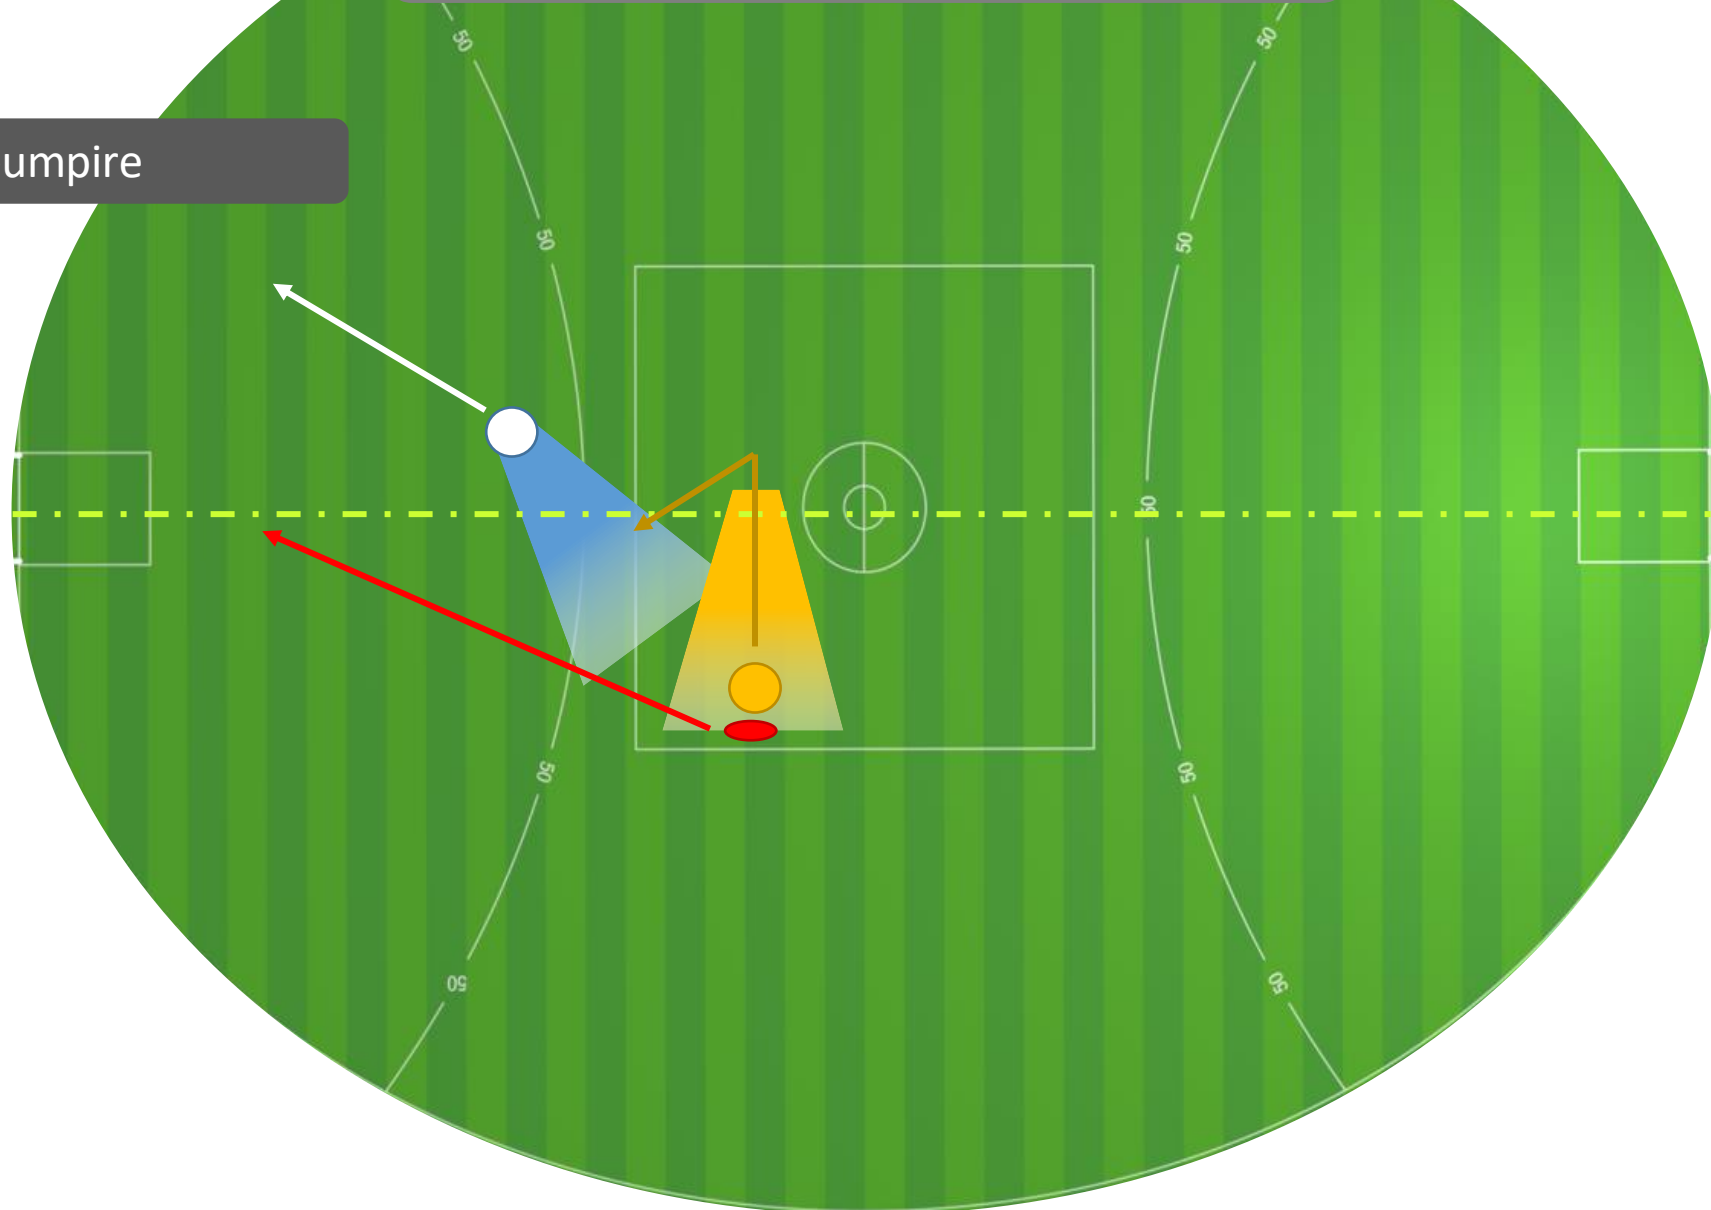

# Stoppage Positioning

Position of Influence

2 Different Angles

Know your role

MID ZONE Ball-up with NEAR END ZONE  
(ball goes to long side)

Old 2-umpire

MID ZONE Ball-up with NEAR END ZONE  
(ball goes to long side)

New 2-umpire

MID ZONE Ball-up  
(ball goes to long side)

3-umpire

MID ZONE Ball-up with FAR END ZONE  
(ball goes to long side)

Old 2-umpire  
(no change)

MID ZONE Ball-up  
(ball goes to long side)

3-umpire

MID ZONE Ball-up with NEAR END ZONE  
(ball goes to short side)

Old 2-umpire

MID ZONE Ball-up with NEAR END ZONE  
(ball goes to short side)

New 2-umpire

MID ZONE Ball-up  
(ball goes to short side)

3-umpire