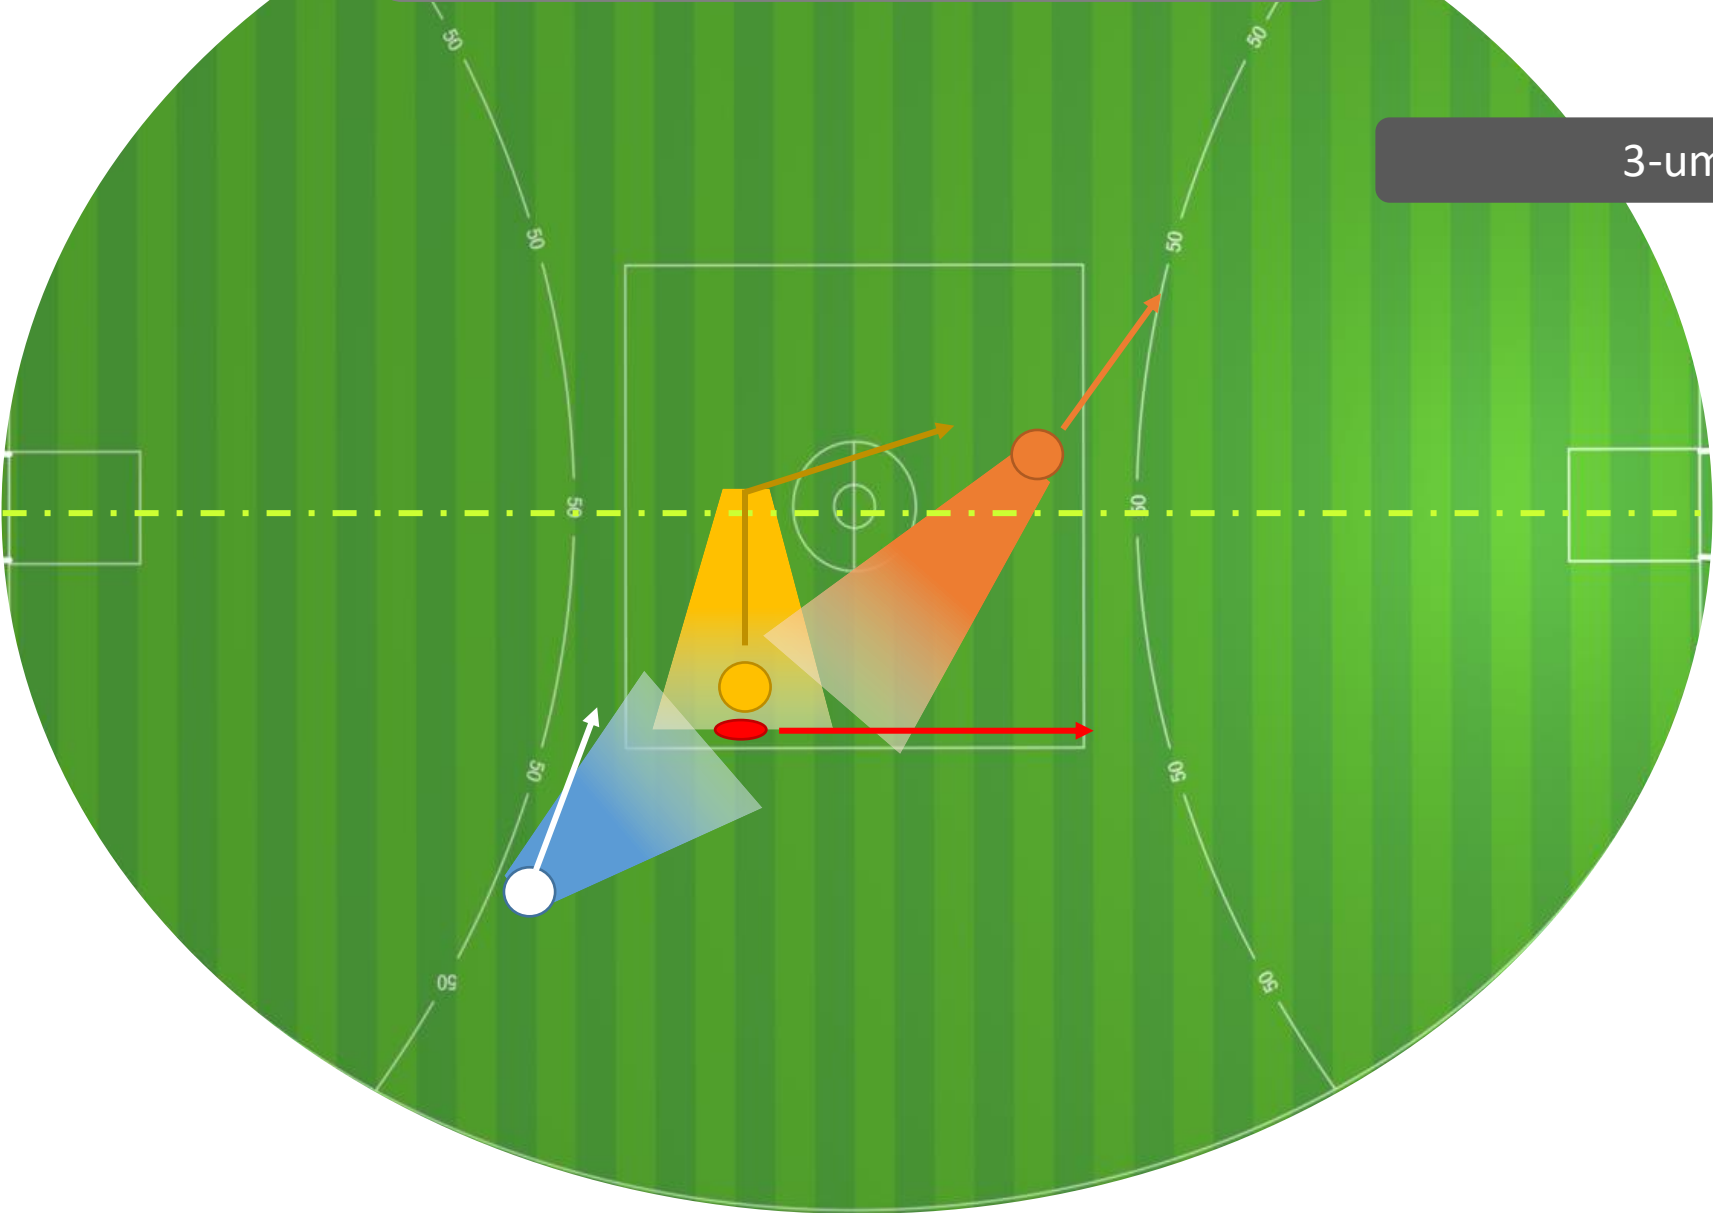

MID ZONE Ball-up
(ball goes to long side)

3-umpire