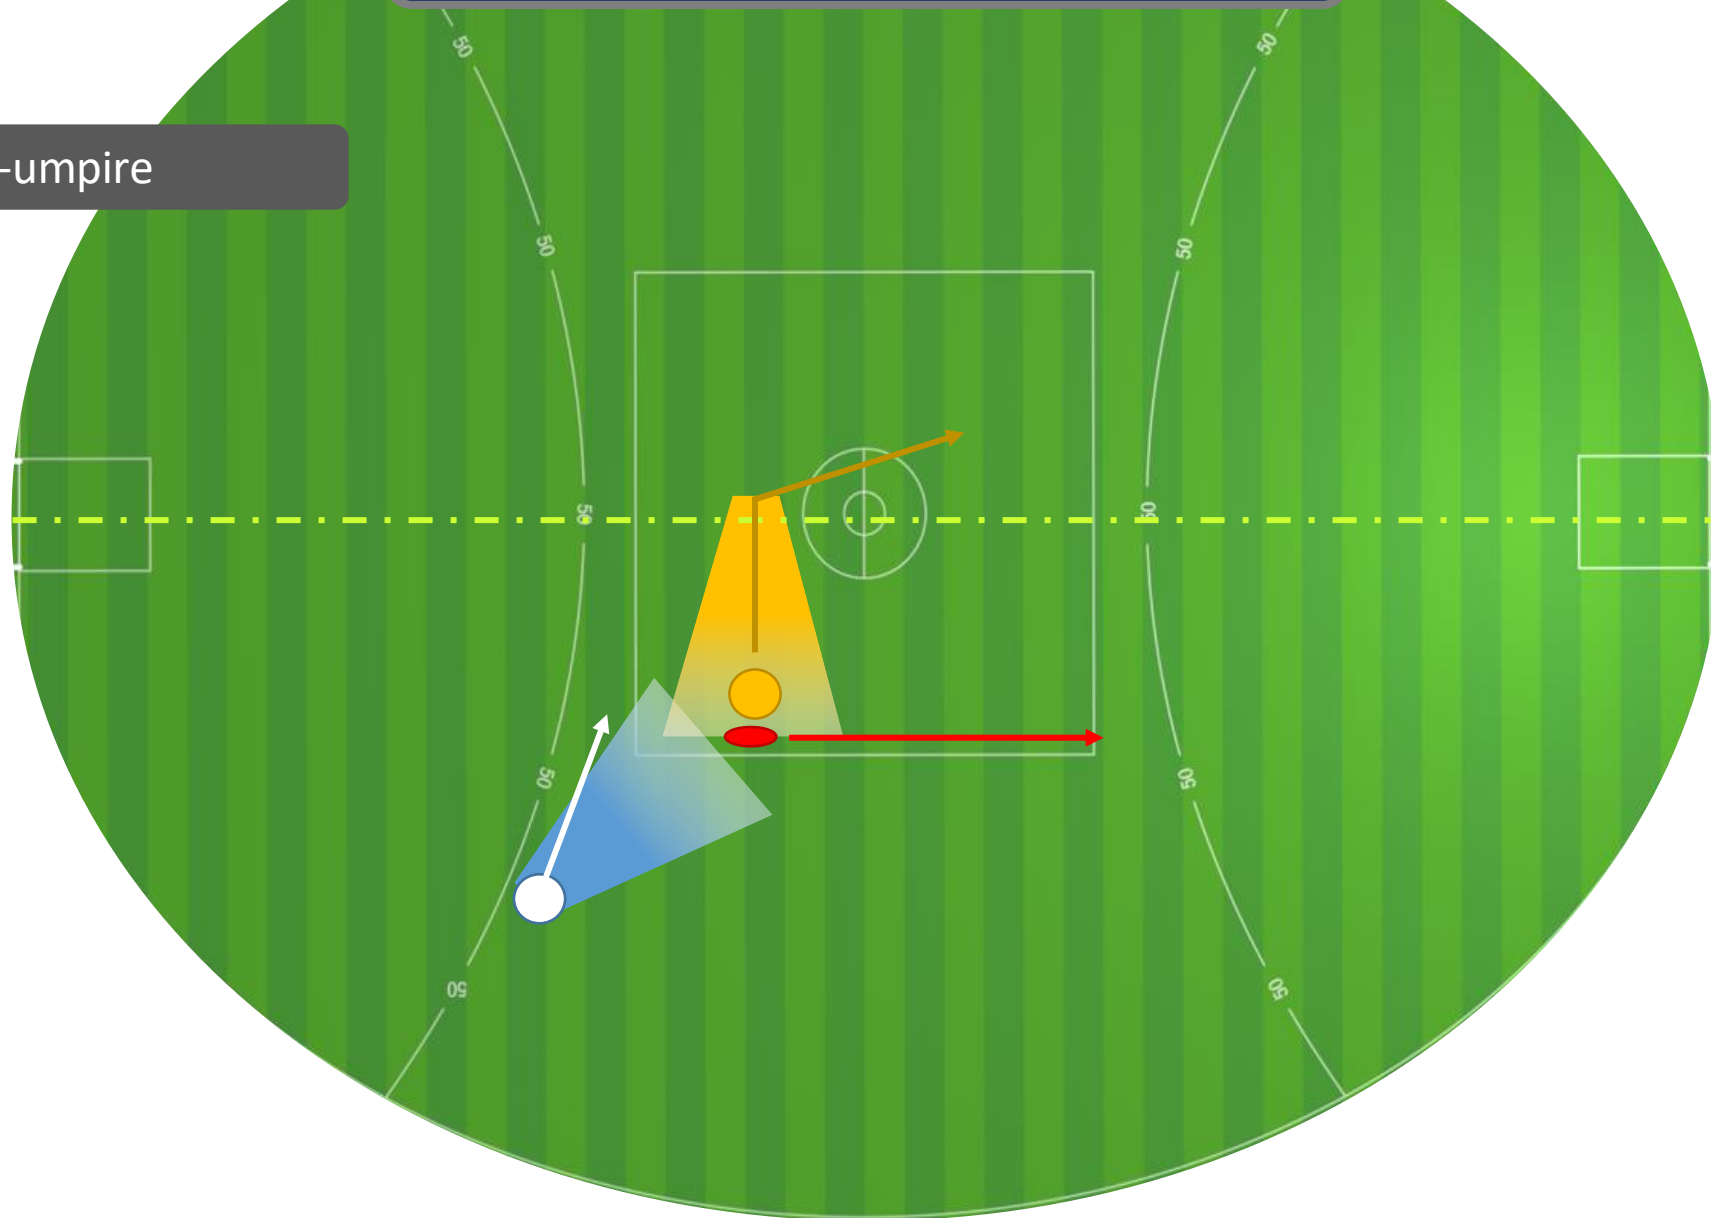

# Stoppage Positioning

Position of Influence

2 Different Angles

Know your role

MID ZONE Ball-up with NEAR END ZONE  
(ball goes to long side)

Old 2-umpire

MID ZONE Ball-up with NEAR END ZONE  
(ball goes to long side)

New 2-umpire

MID ZONE Ball-up  
(ball goes to long side)

3-umpire

MID ZONE Ball-up with FAR END ZONE  
(ball goes to long side)

Old 2-umpire  
(no change)

MID ZONE Ball-up  
(ball goes to long side)

3-umpire