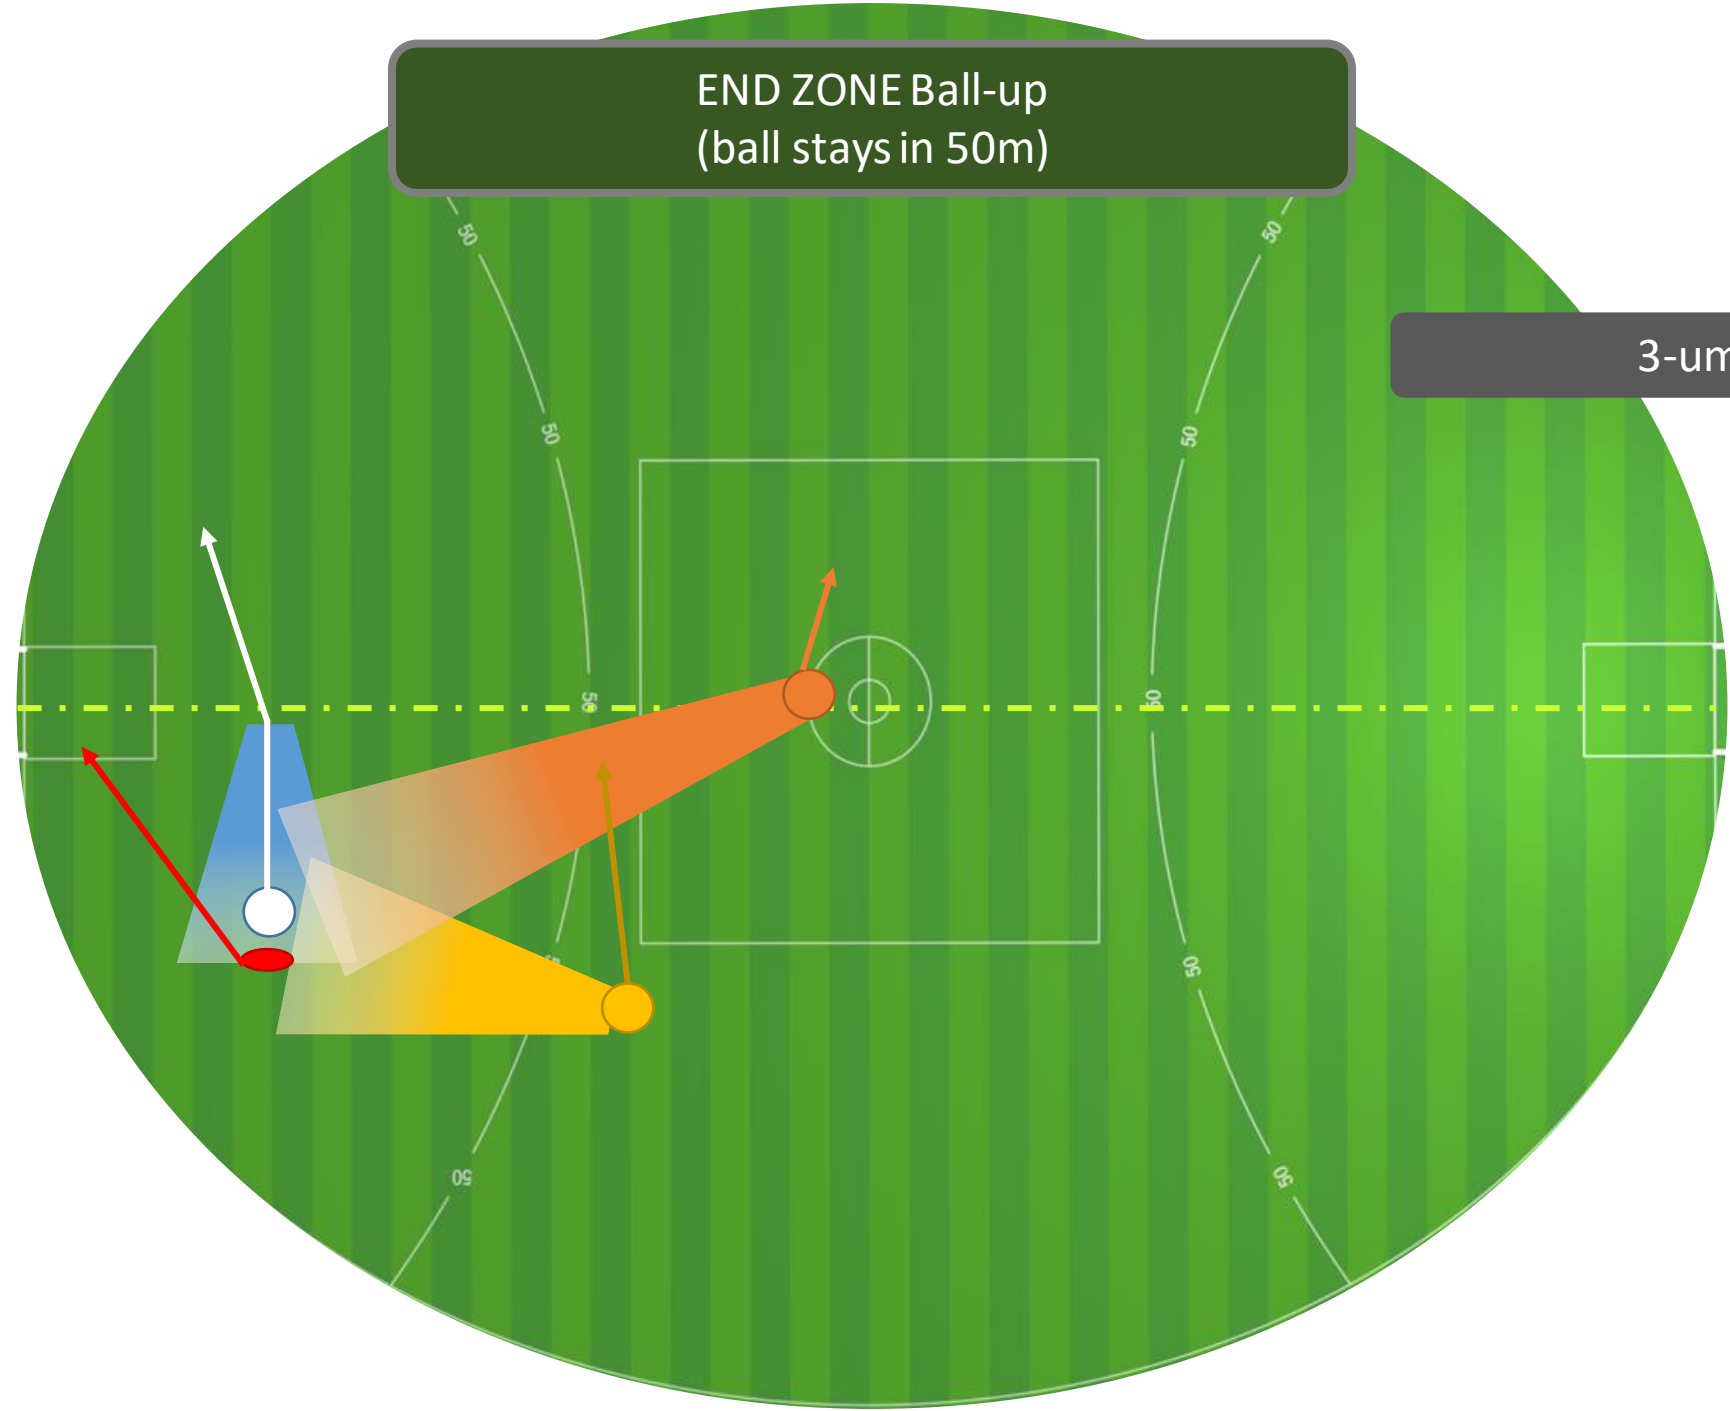

END ZONE Ball-up
(ball stays in 50m)

3-umpire