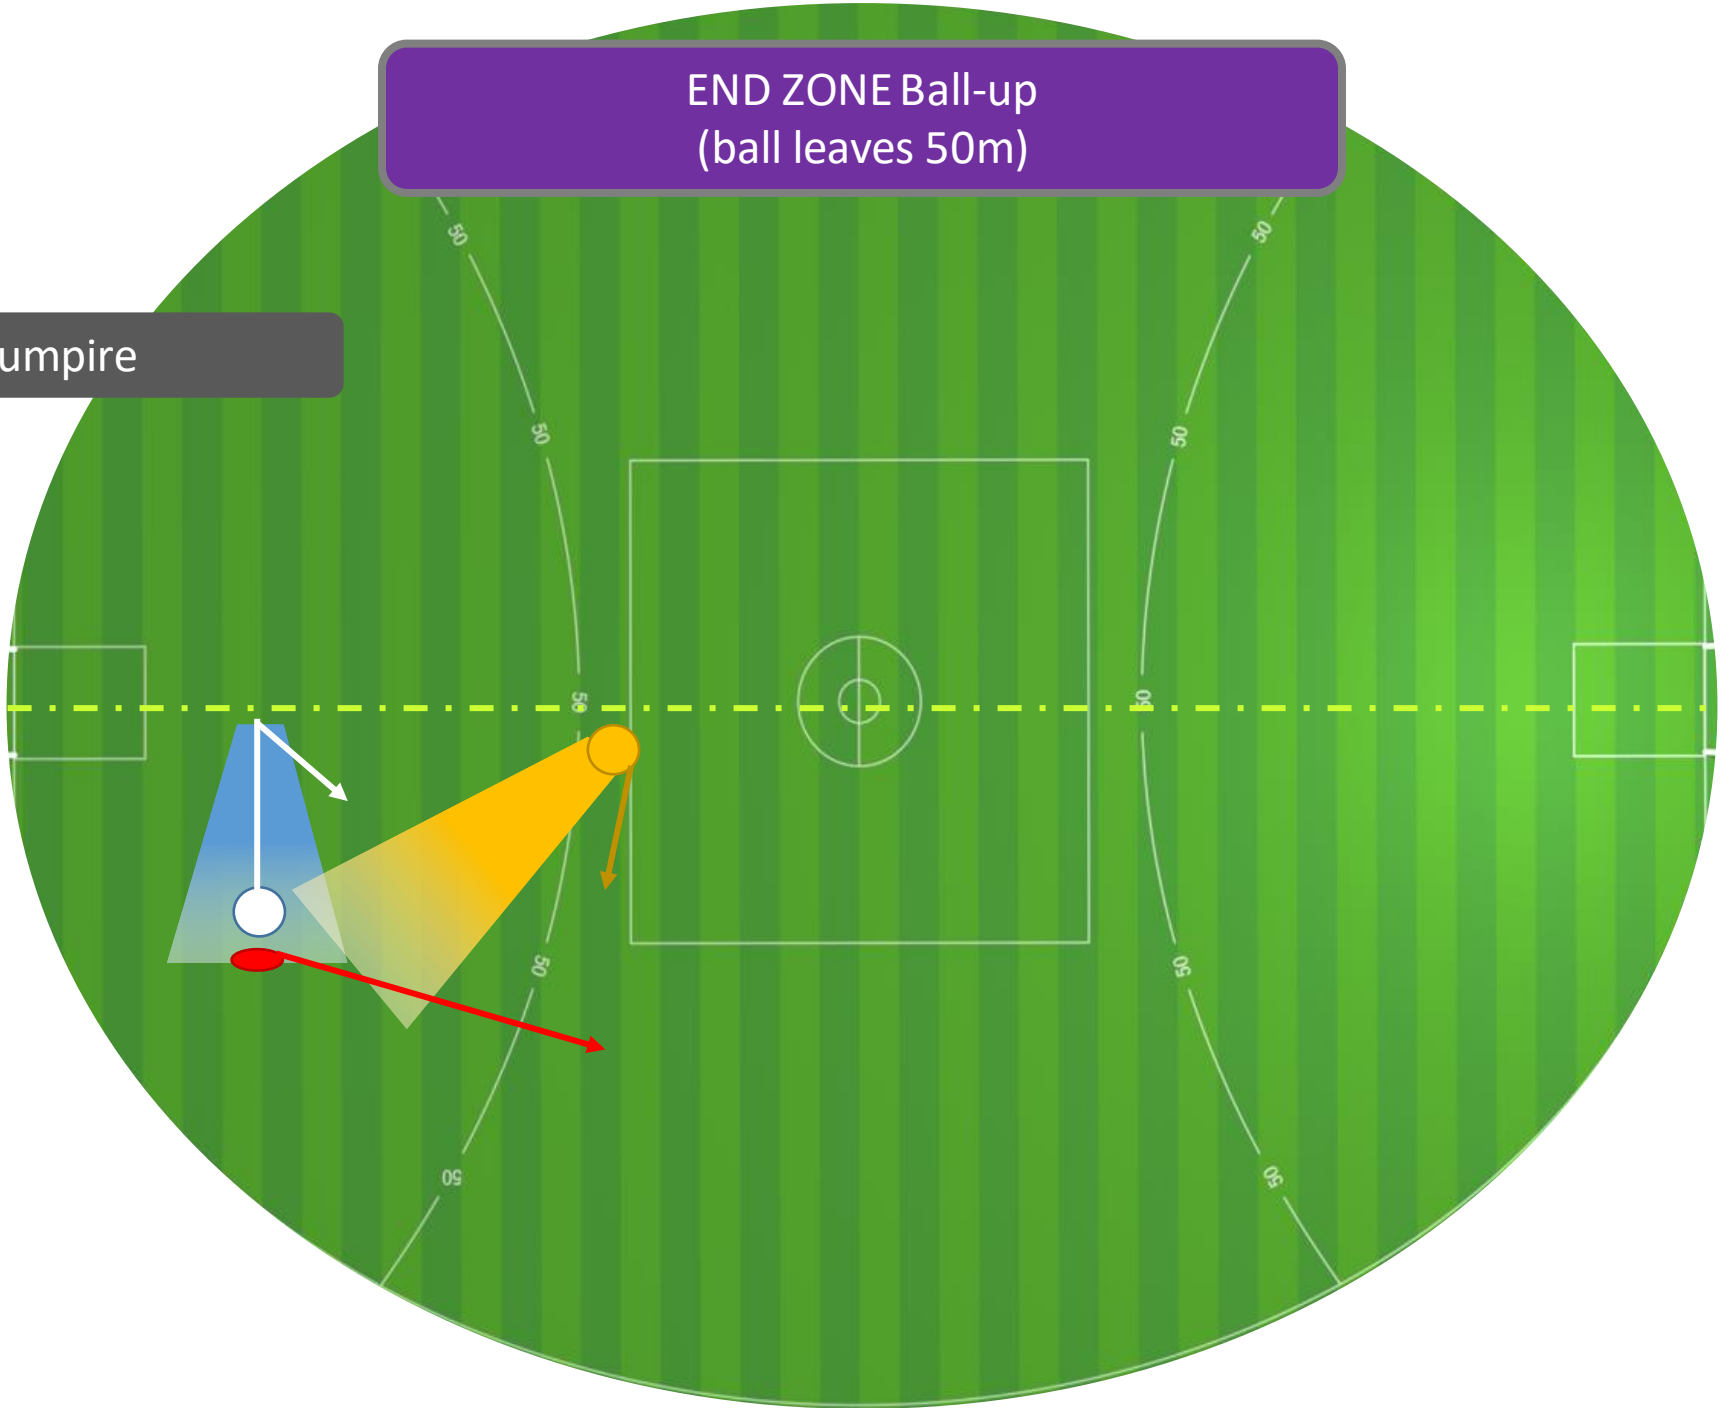

END ZONE Ball-up
(ball leaves 50m)

Old 2-umpire