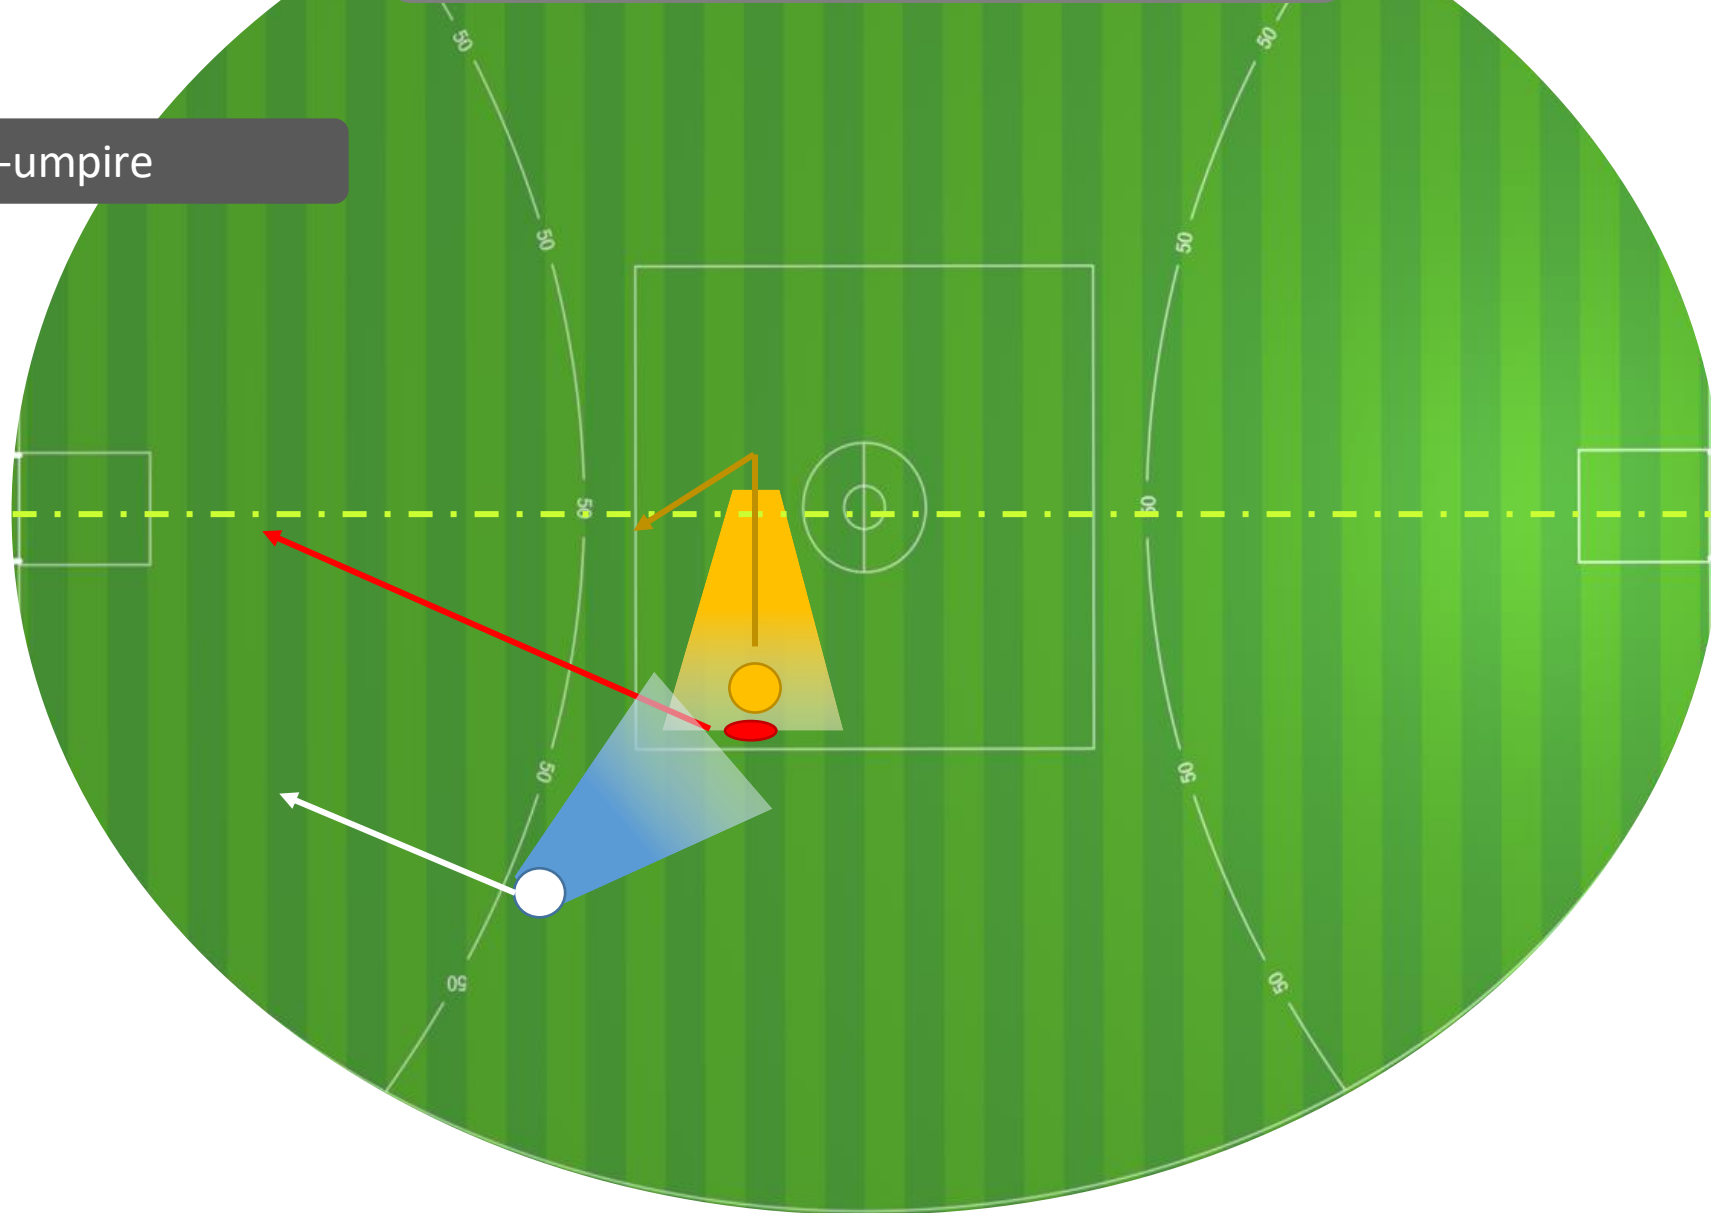

# Stoppage Positioning

Position of Influence

2 Different Angles

Know your role

MID ZONE Ball-up with NEAR END ZONE  
(ball goes to long side)

Old 2-umpire

MID ZONE Ball-up with NEAR END ZONE  
(ball goes to long side)

New 2-umpire

MID ZONE Ball-up  
(ball goes to long side)

3-umpire

MID ZONE Ball-up with FAR END ZONE  
(ball goes to long side)

Old 2-umpire  
(no change)

MID ZONE Ball-up  
(ball goes to long side)

3-umpire

MID ZONE Ball-up with NEAR END ZONE  
(ball goes to short side)

Old 2-umpire

MID ZONE Ball-up with NEAR END ZONE  
(ball goes to short side)

New 2-umpire

MID ZONE Ball-up  
(ball goes to short side)

3-umpire