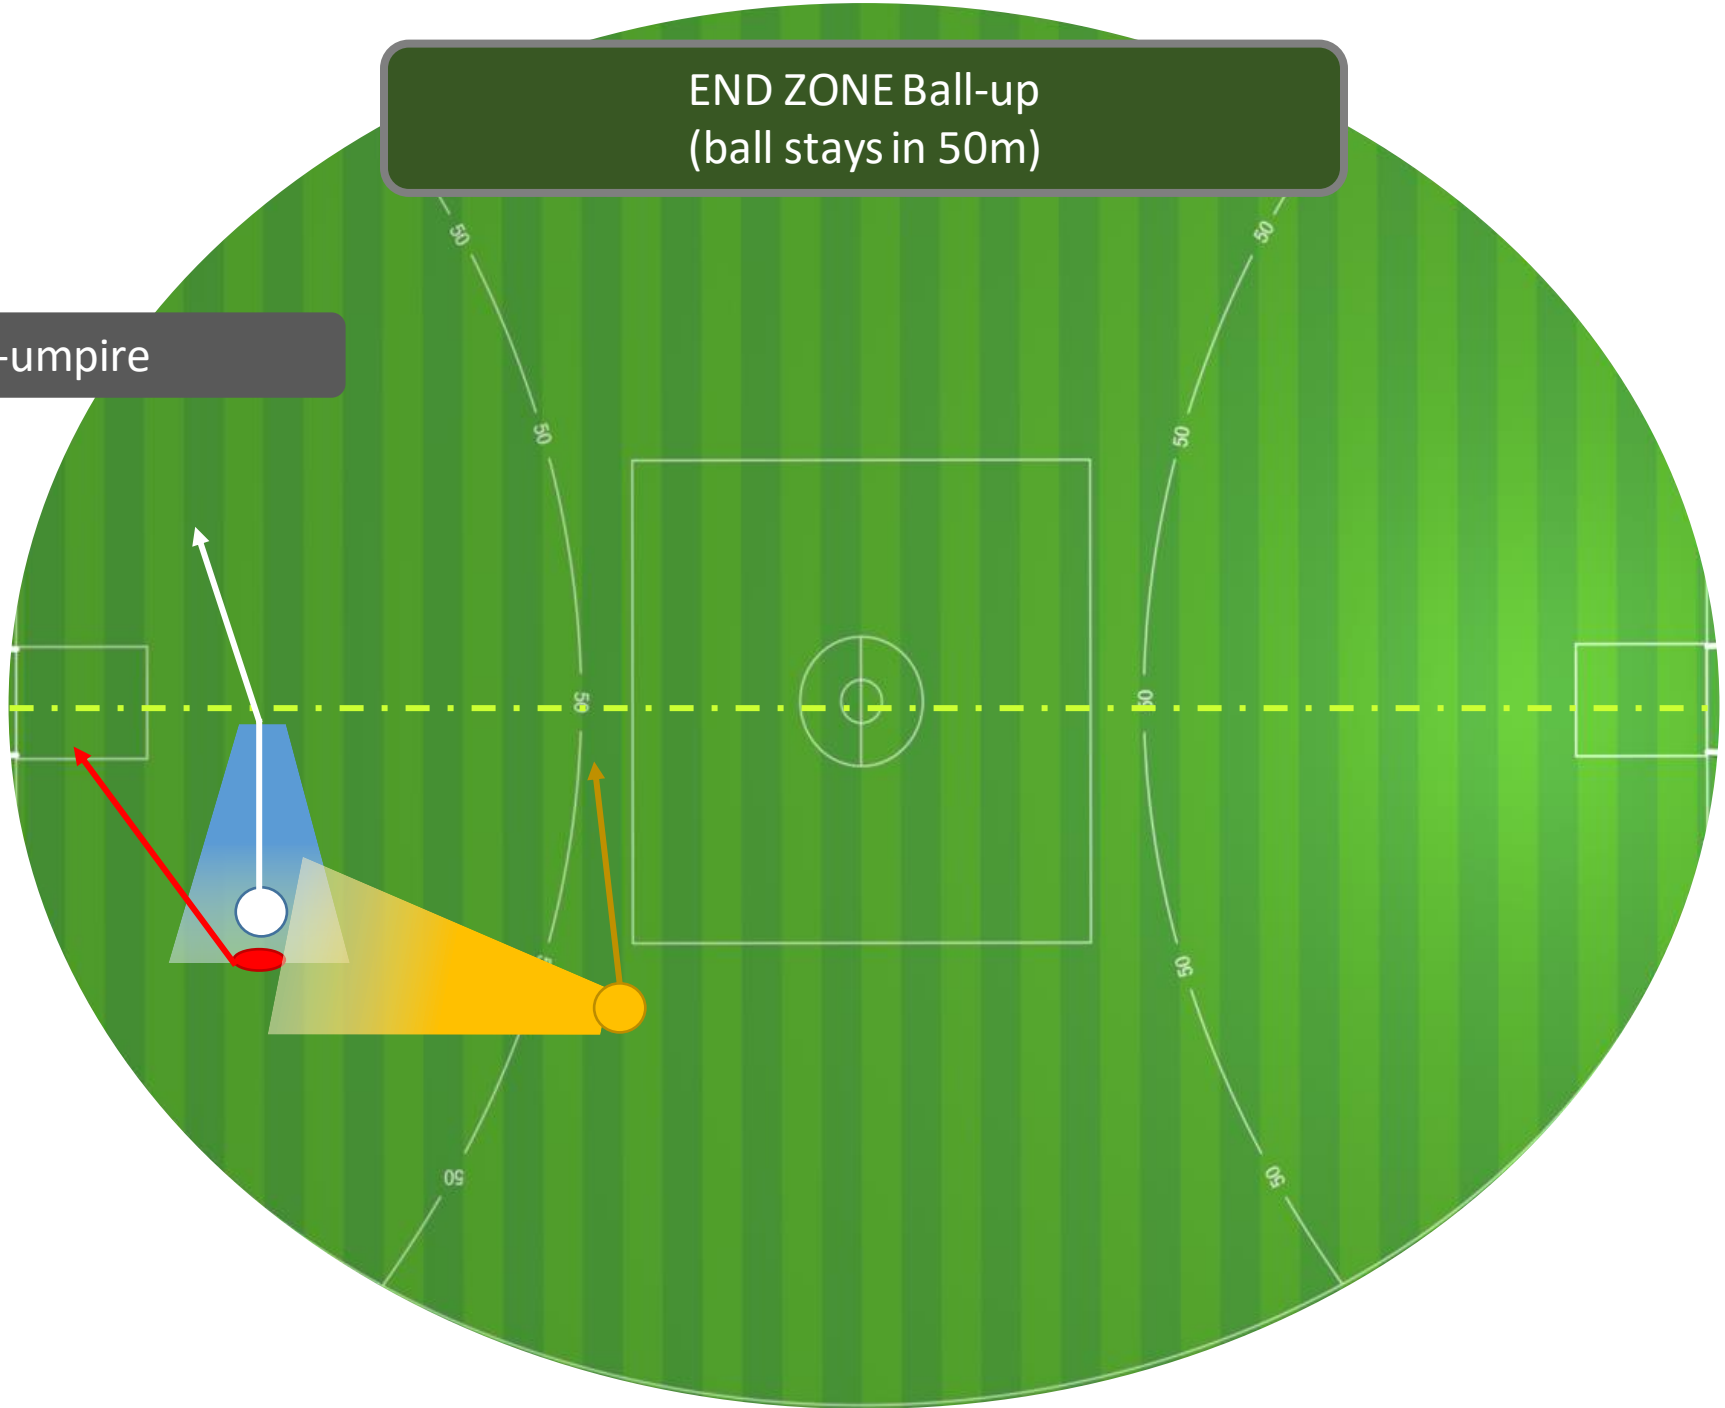

END ZONE Ball-up
(ball stays in 50m)

New 2-umpire