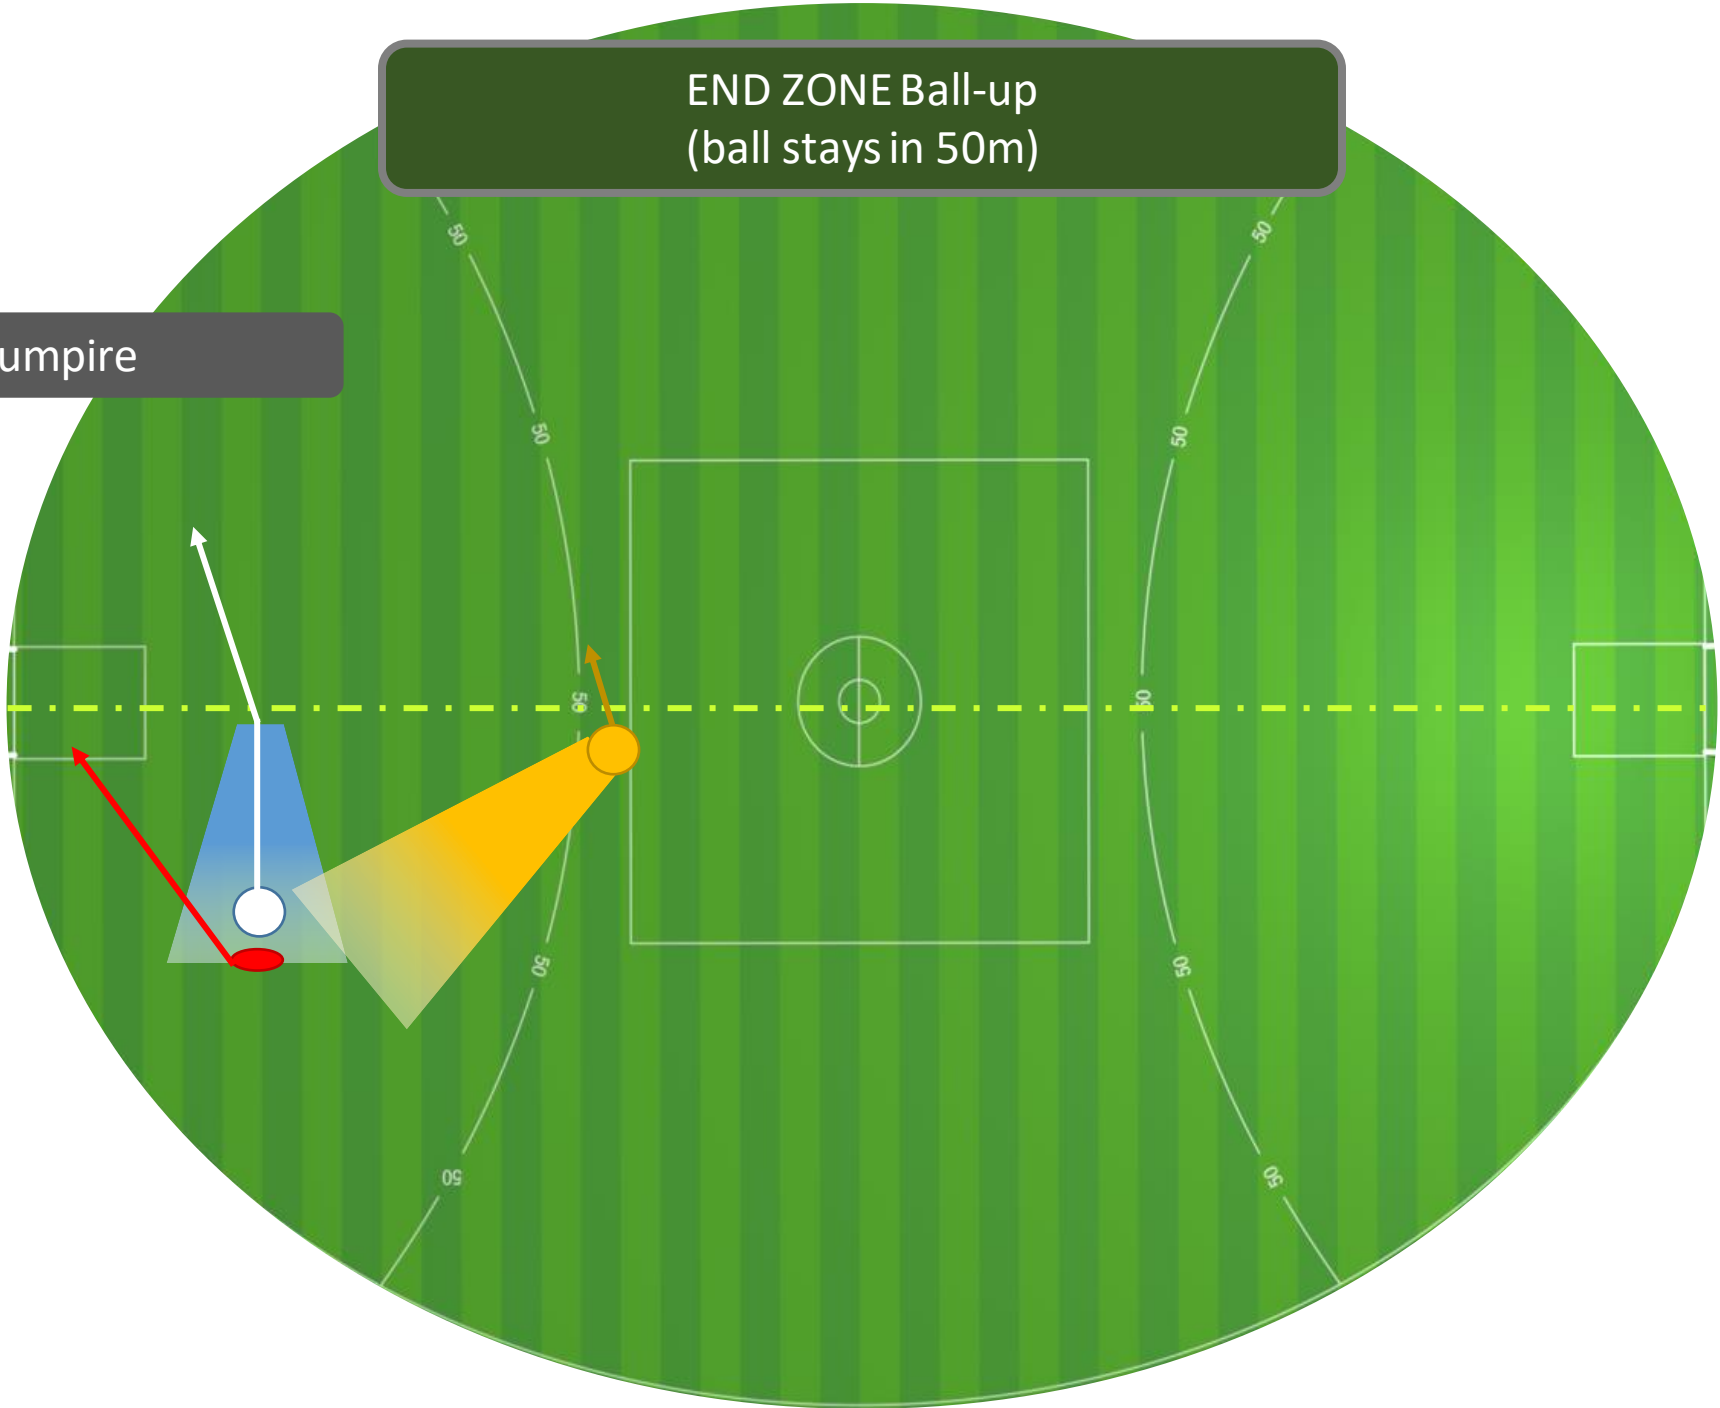

END ZONE Ball-up
(ball stays in 50m)

Old 2-umpire