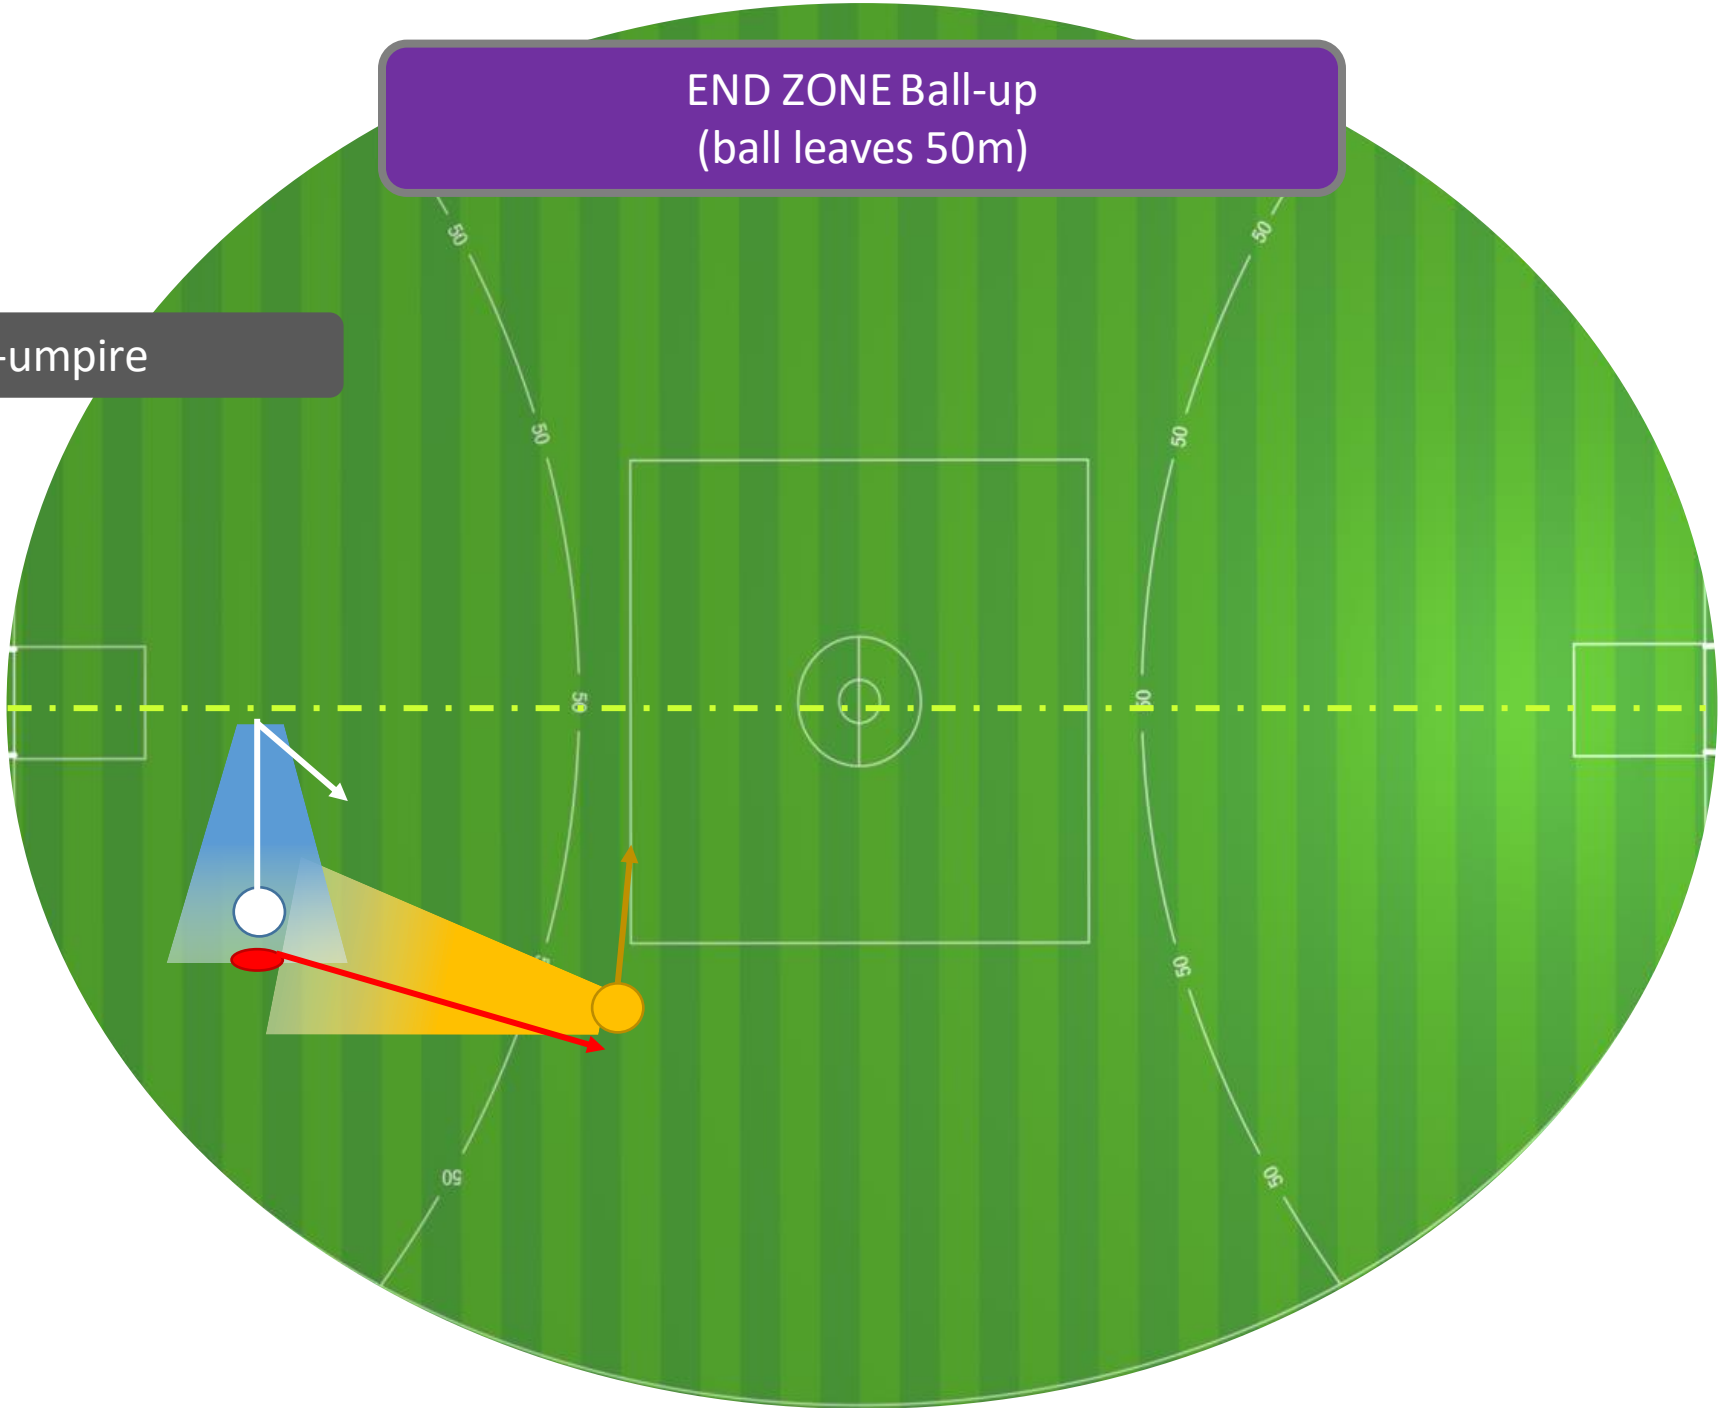

END ZONE Ball-up
(ball leaves 50m)

New 2-umpire