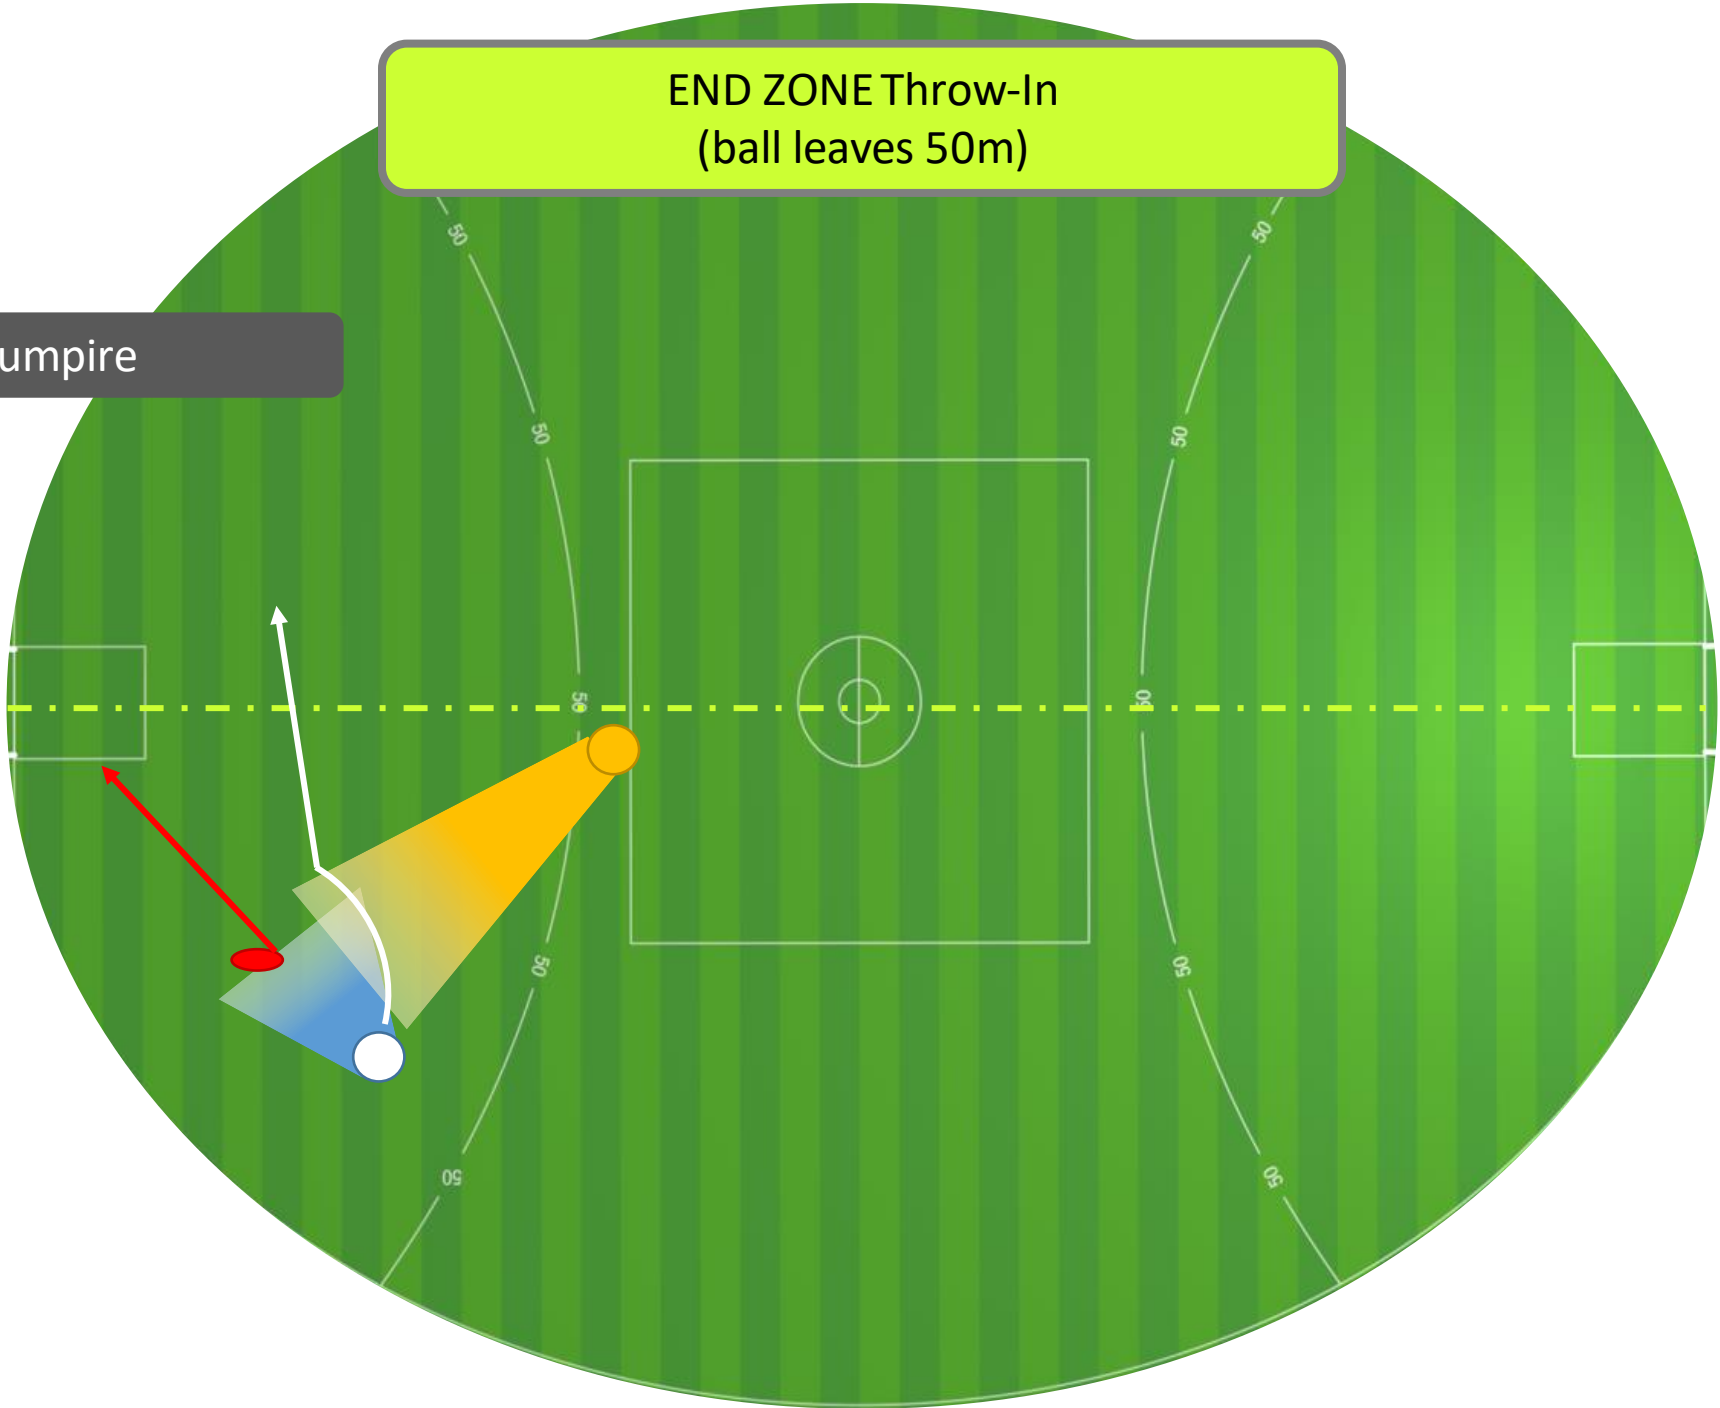

END ZONE Throw-In
(ball leaves 50m)

Old 2-umpire