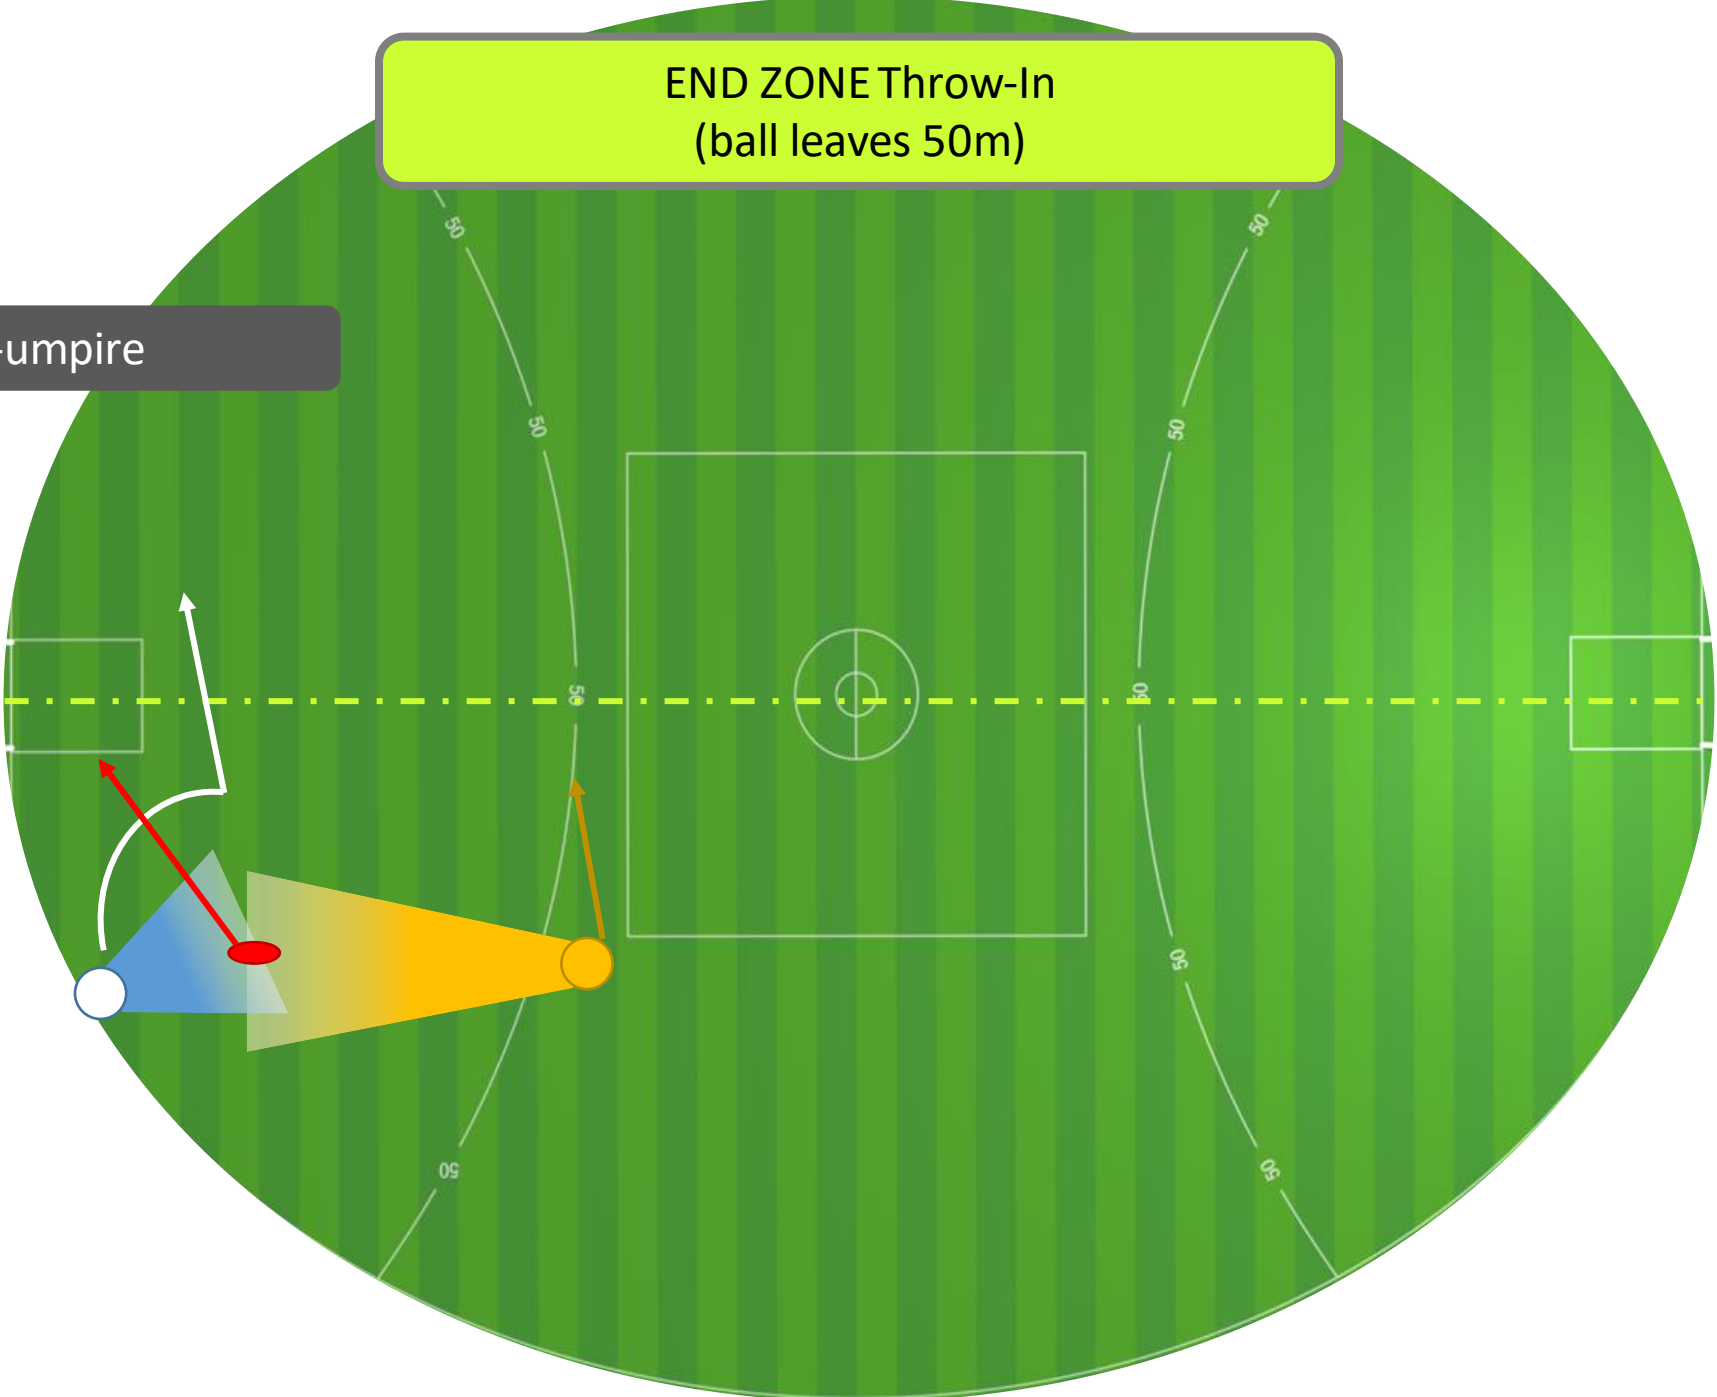

New 2-umpire

END ZONE Ball-up  
(ball leaves 50m)

3-umpire

END ZONE Ball-up  
(ball stays in 50m)

Old 2-umpire

END ZONE Ball-up  
(ball stays in 50m)

New 2-umpire

END ZONE Ball-up  
(ball stays in 50m)

3-umpire

END ZONE Throw-In  
(ball leaves 50m)

Old 2-umpire

END ZONE Throw-In  
(ball leaves 50m)

New 2-umpire

END ZONE Throw-In  
(ball leaves 50m)

3-umpire

END ZONE Throw-In  
(ball leaves 50m)

Old 2-umpire

END ZONE Throw-In  
(ball leaves 50m)

New 2-umpire

END ZONE Throw-In  
(ball leaves 50m)

3-umpire

Start of Game

Old 2-umpire  
(no change)

MID ZONE Boundary Throw In  
(ball goes to long side)