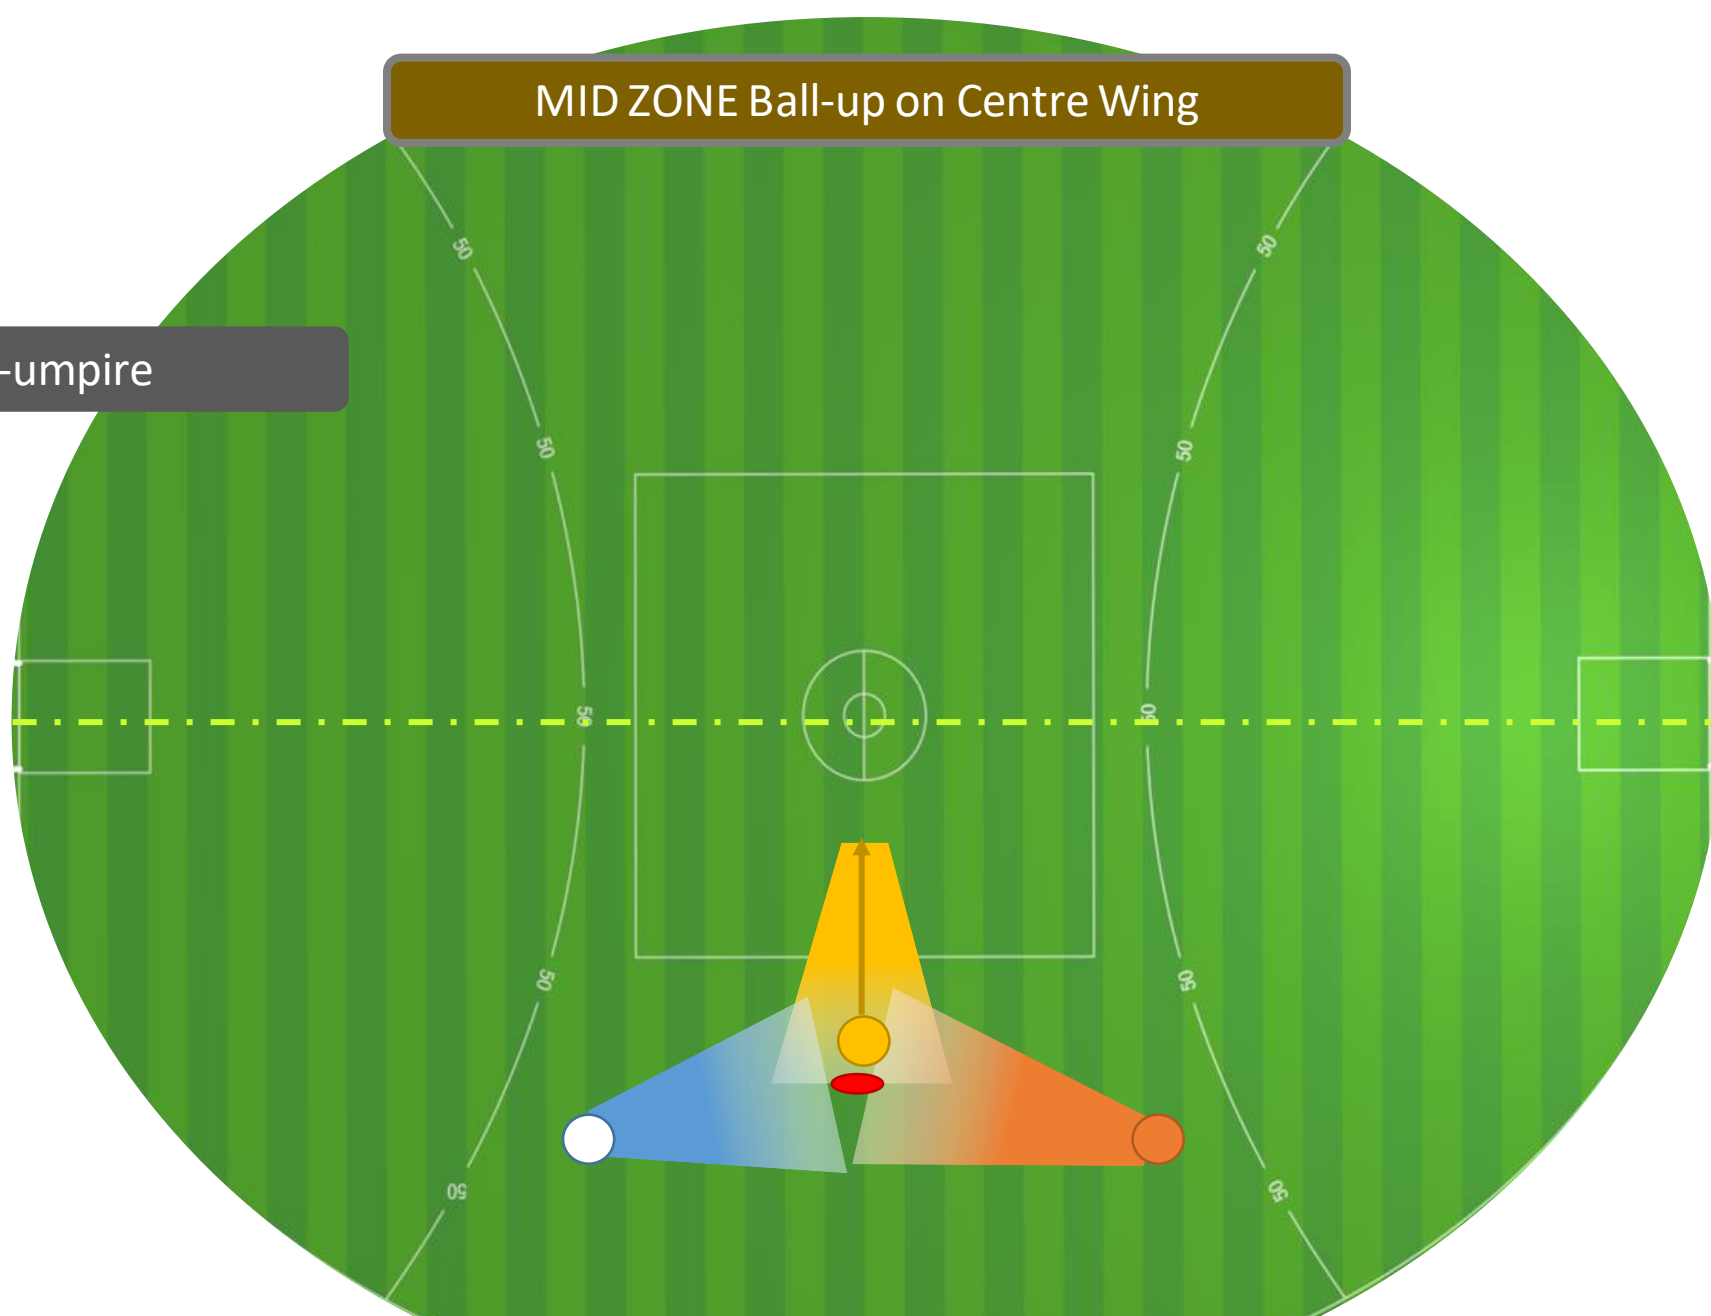

MID ZONE Ball-up with FAR END ZONE  
(ball goes to short side)

Old 2-umpire  
(no change)

MID ZONE Ball-up  
(ball goes to short side)

3-umpire

# MID ZONE Ball-up on Centre Wing

New 2-umpire

Note: If a stoppage is on centre wing, then the support umpire assumes the position of NEAR END ZONE.

END ZONE Ball-up  
(ball leaves 50m)

Old 2-umpire

END ZONE Ball-up  
(ball leaves 50m)

New 2-umpire

END ZONE Ball-up  
(ball leaves 50m)

3-umpire

END ZONE Ball-up  
(ball stays in 50m)

Old 2-umpire

END ZONE Ball-up  
(ball stays in 50m)

New 2-umpire

END ZONE Ball-up  
(ball stays in 50m)