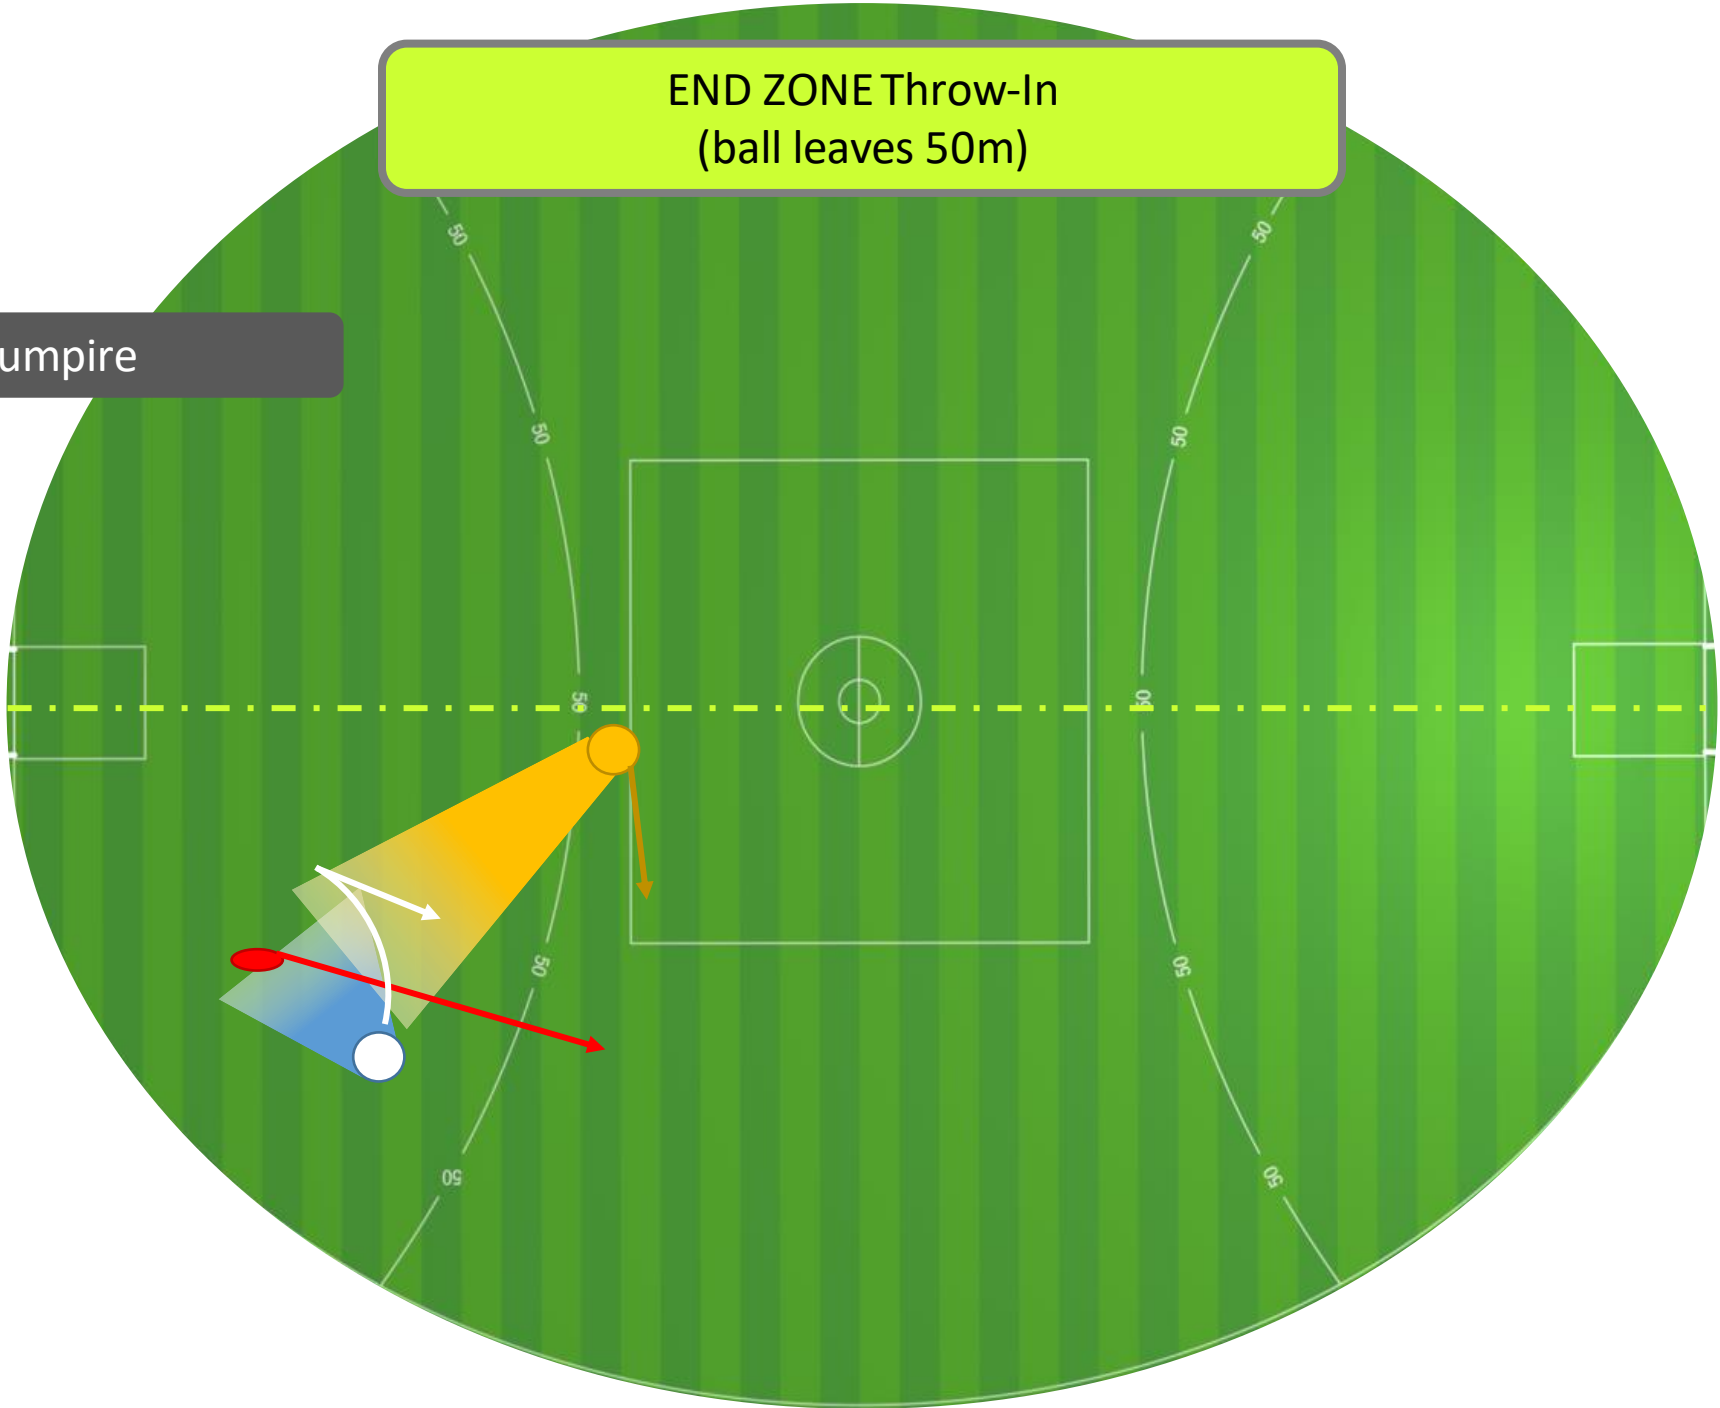

END ZONE Throw-In
(ball leaves 50m)

Old 2-umpire