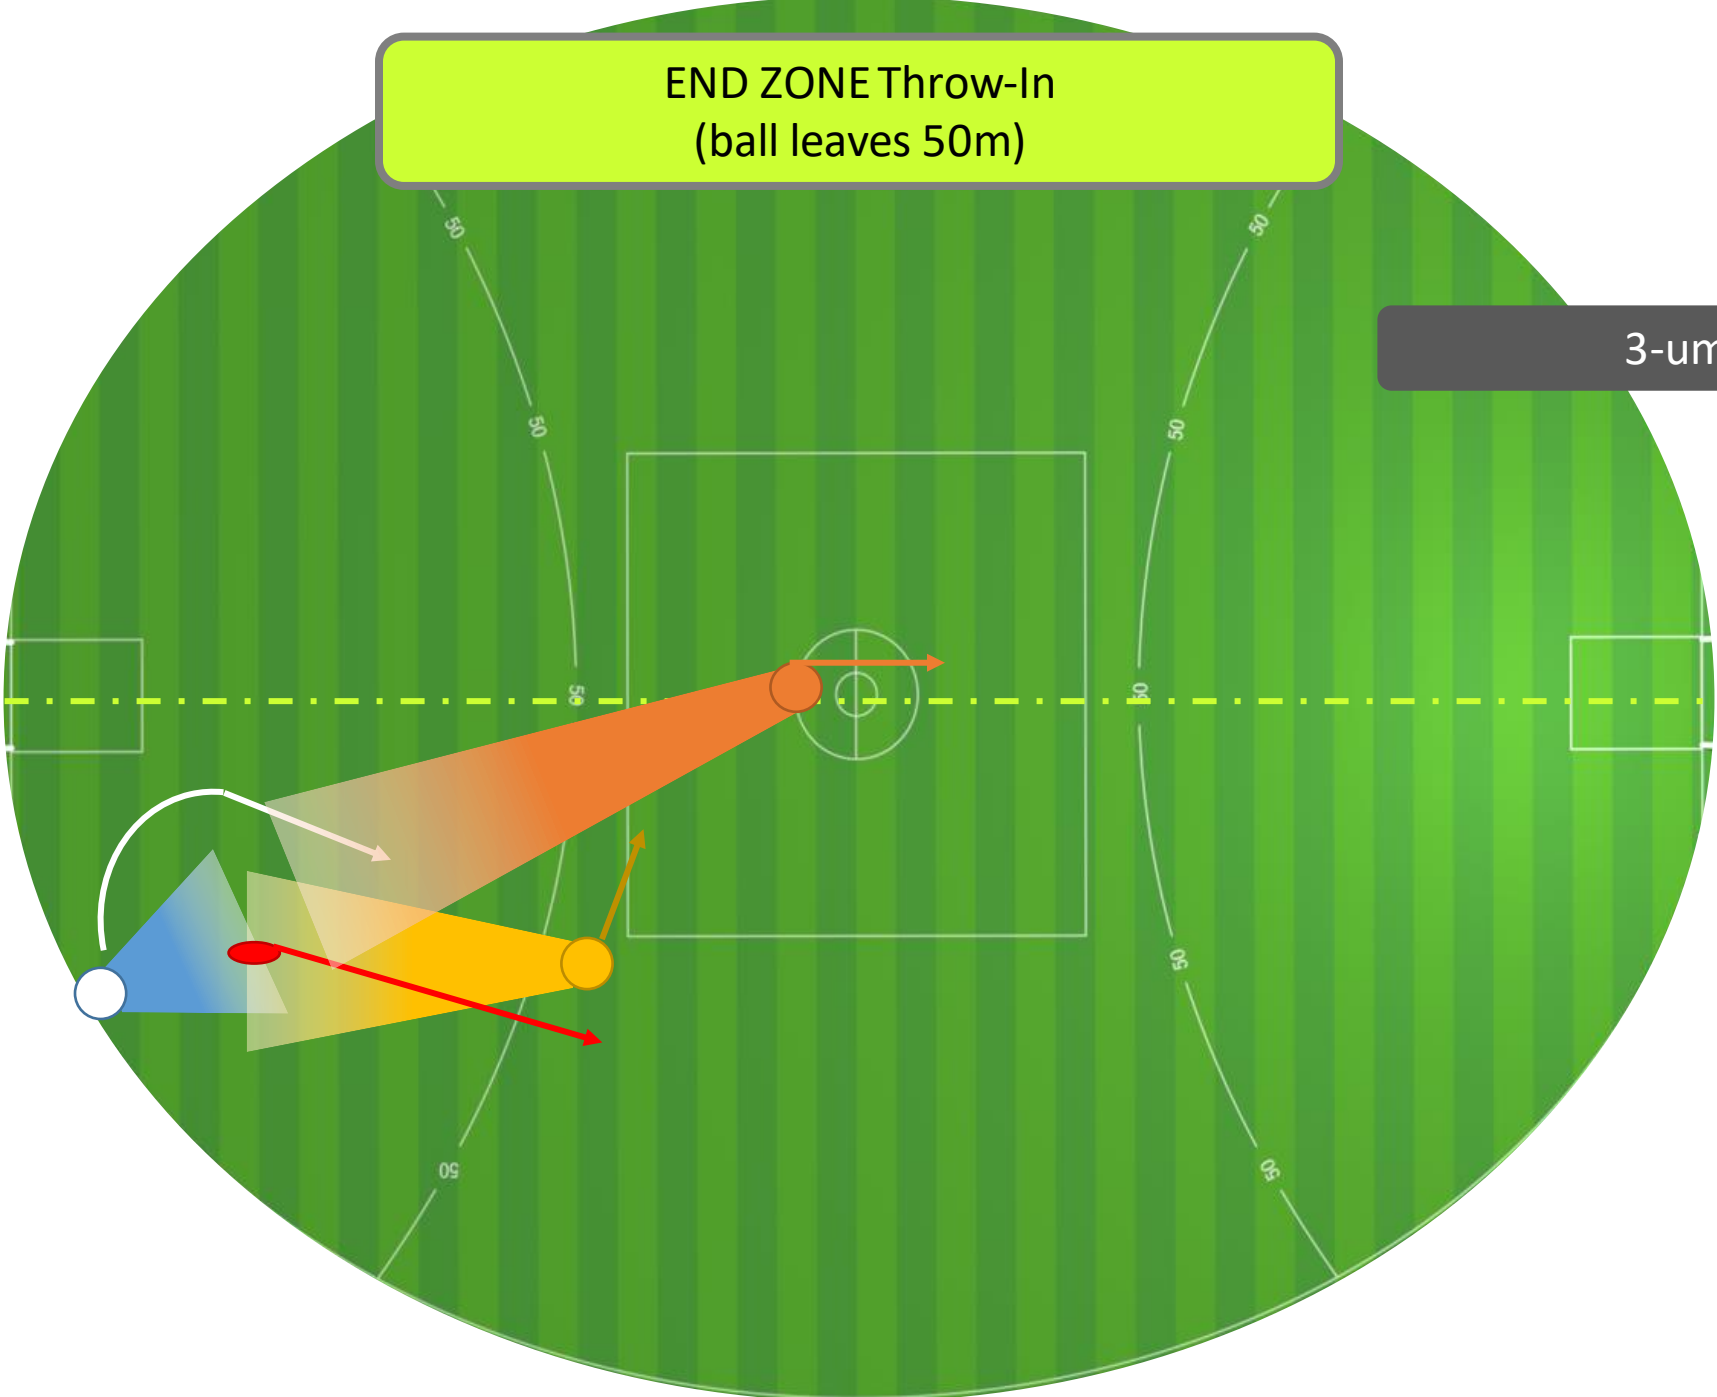

New 2-umpire

END ZONE Ball-up  
(ball leaves 50m)

3-umpire

END ZONE Ball-up  
(ball stays in 50m)

Old 2-umpire

END ZONE Ball-up  
(ball stays in 50m)

New 2-umpire

END ZONE Ball-up  
(ball stays in 50m)

3-umpire

END ZONE Throw-In  
(ball leaves 50m)

Old 2-umpire

END ZONE Throw-In  
(ball leaves 50m)

New 2-umpire

END ZONE Throw-In  
(ball leaves 50m)

3-umpire

END ZONE Throw-In  
(ball leaves 50m)

Old 2-umpire

END ZONE Throw-In  
(ball leaves 50m)

New 2-umpire

END ZONE Throw-In  
(ball leaves 50m)

3-umpire

Start of Game

Old 2-umpire  
(no change)

MID ZONE Boundary Throw In  
(ball goes to long side)