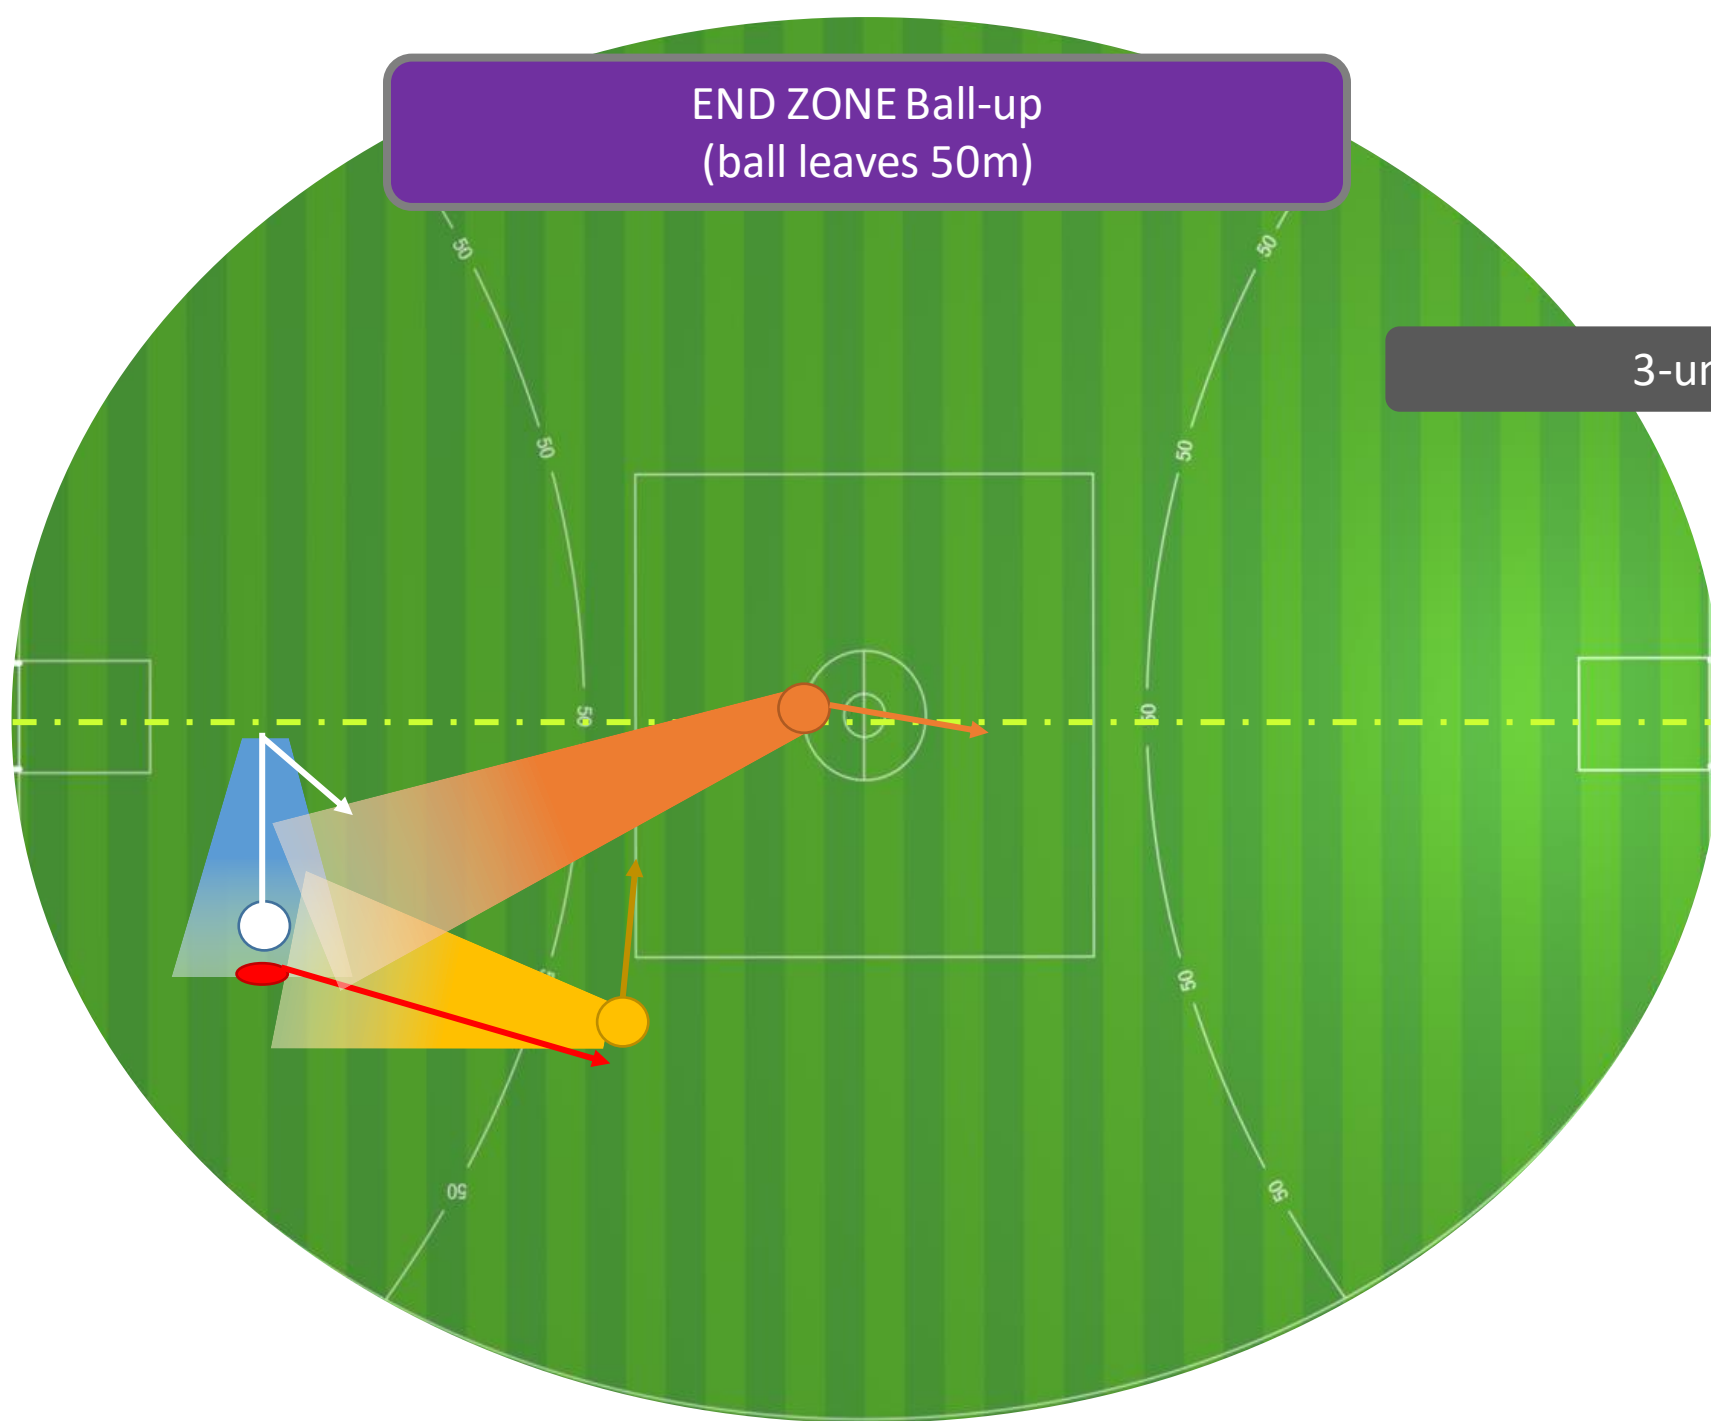

END ZONE Ball-up
(ball leaves 50m)

3-umpire