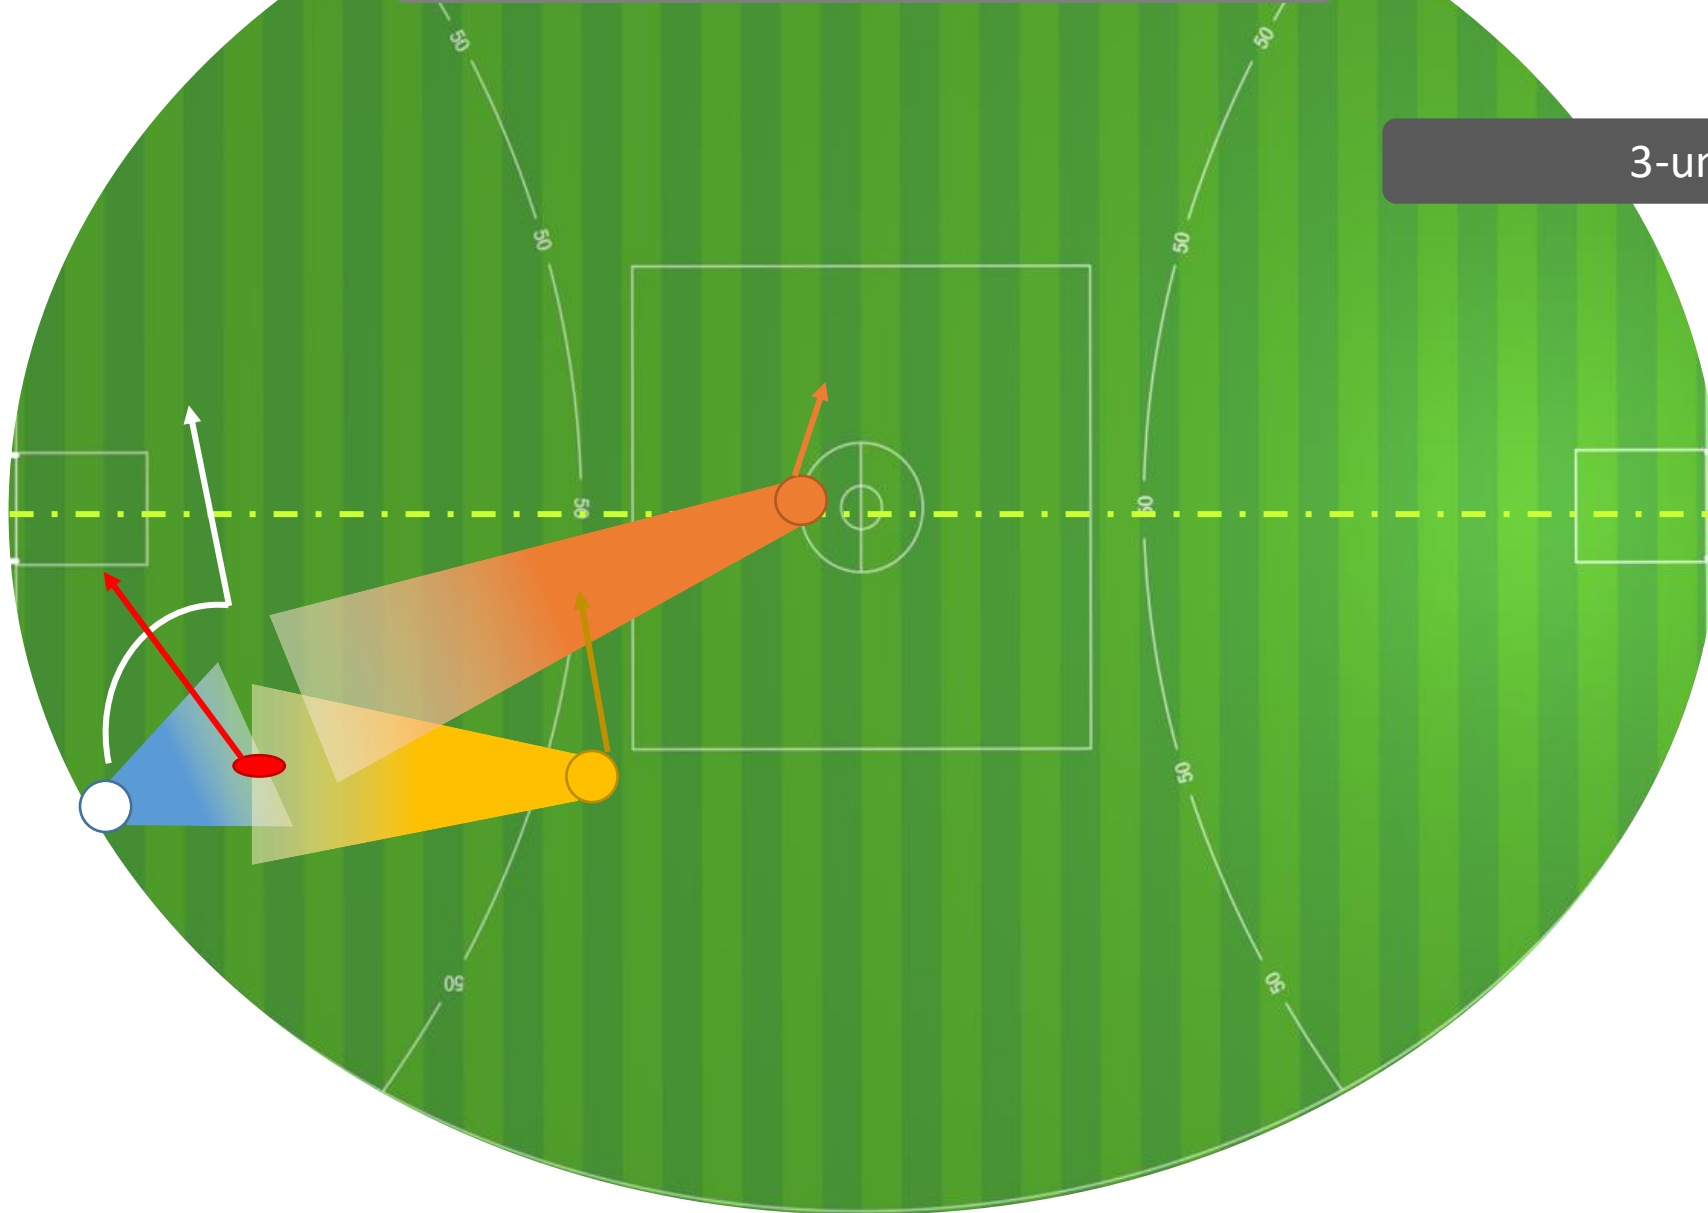

END ZONE Throw-In
(ball leaves 50m)

3-umpire